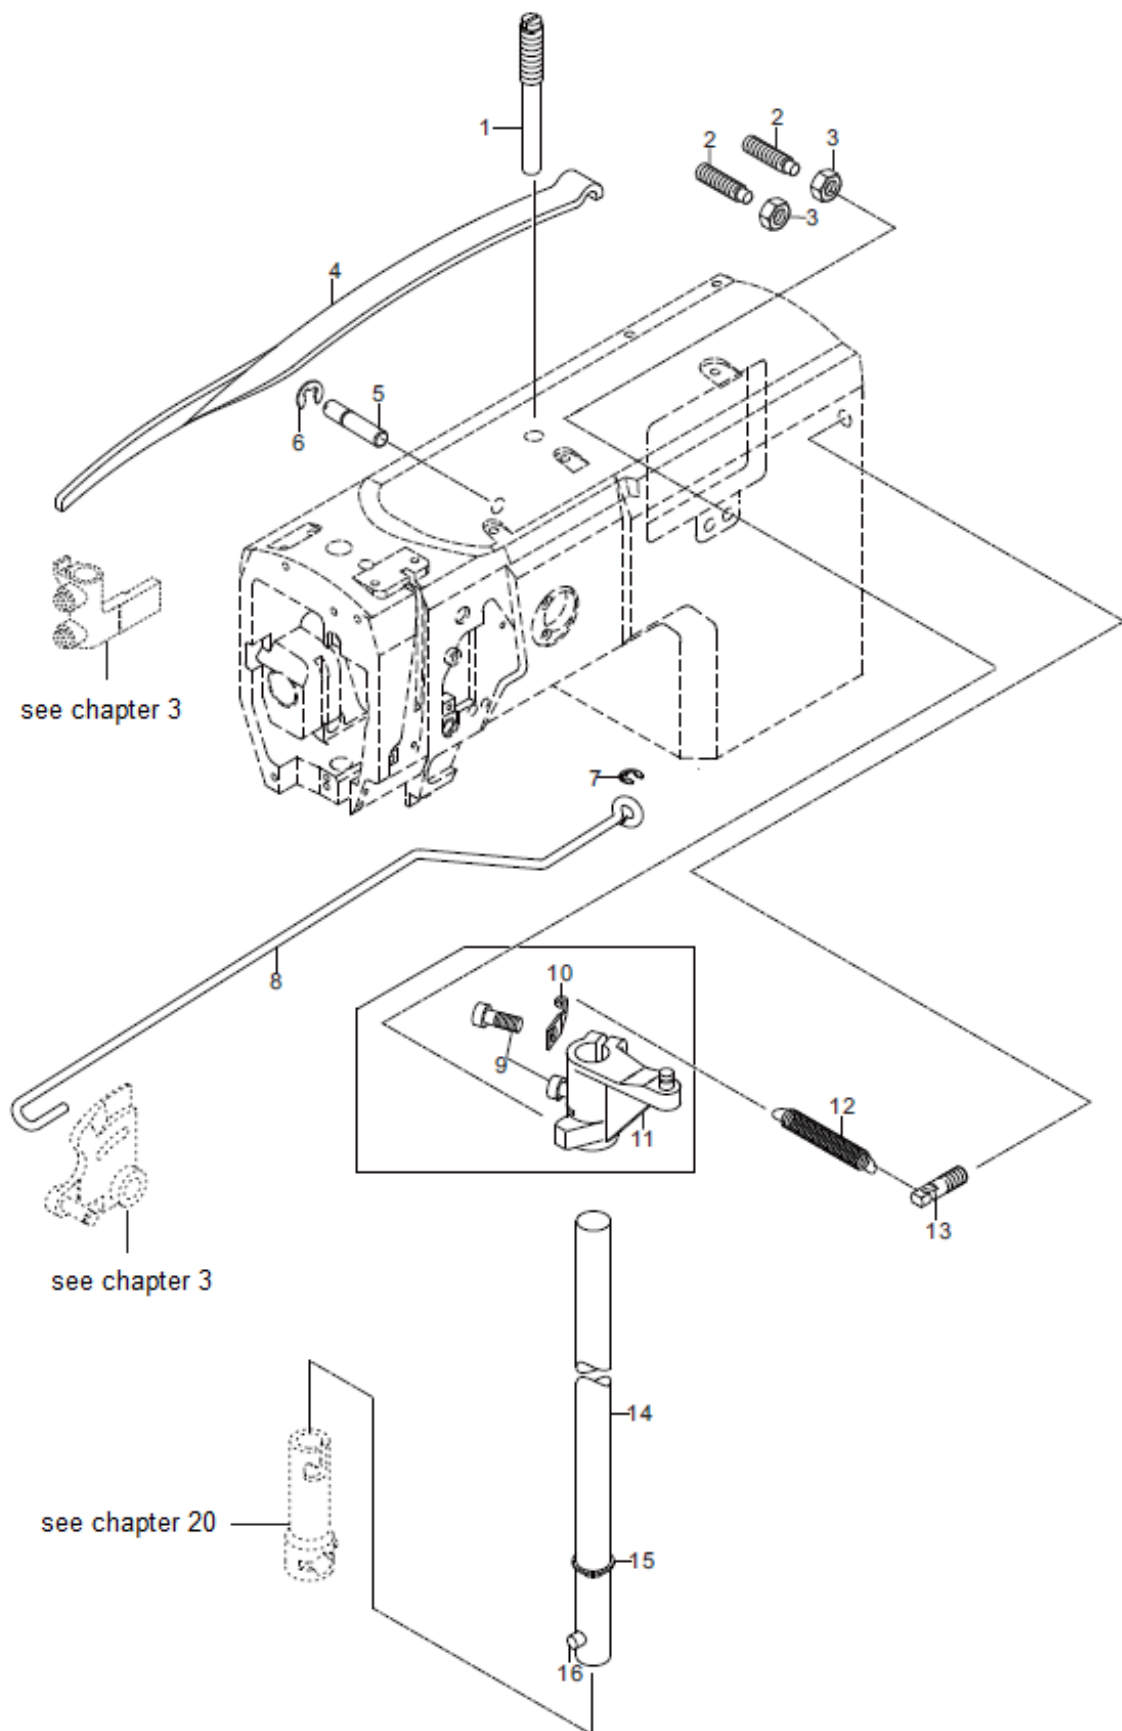

8. Arm parts (3)

8. Arm parts (3)

Ref. No.	Part No.	Description	QTY
1	10041443	SPRING PIN	1
2	10005001	SCREW M6X30	2
3	10005504	NUT M6	2
4	10004998	COMPRESS LEVER	1
5	10005145	SCREW M6X7.2	1
6	10001947	COLLAR	1
7	10005078	COLLAR	1
8	10041478	CONNECTING ROD	1
9	10005139	SCREW M5X12	2
10	10005287	SPRING BOARD	1
11	10005233	CRANK	1
12	10041445	SPRING	1
13	10005318	SCREW M6X8	1
14	10006434	MOVING AXIS ASM	1
15	10005345	COLLAR	1
16	10002867	PIN 5X14	1