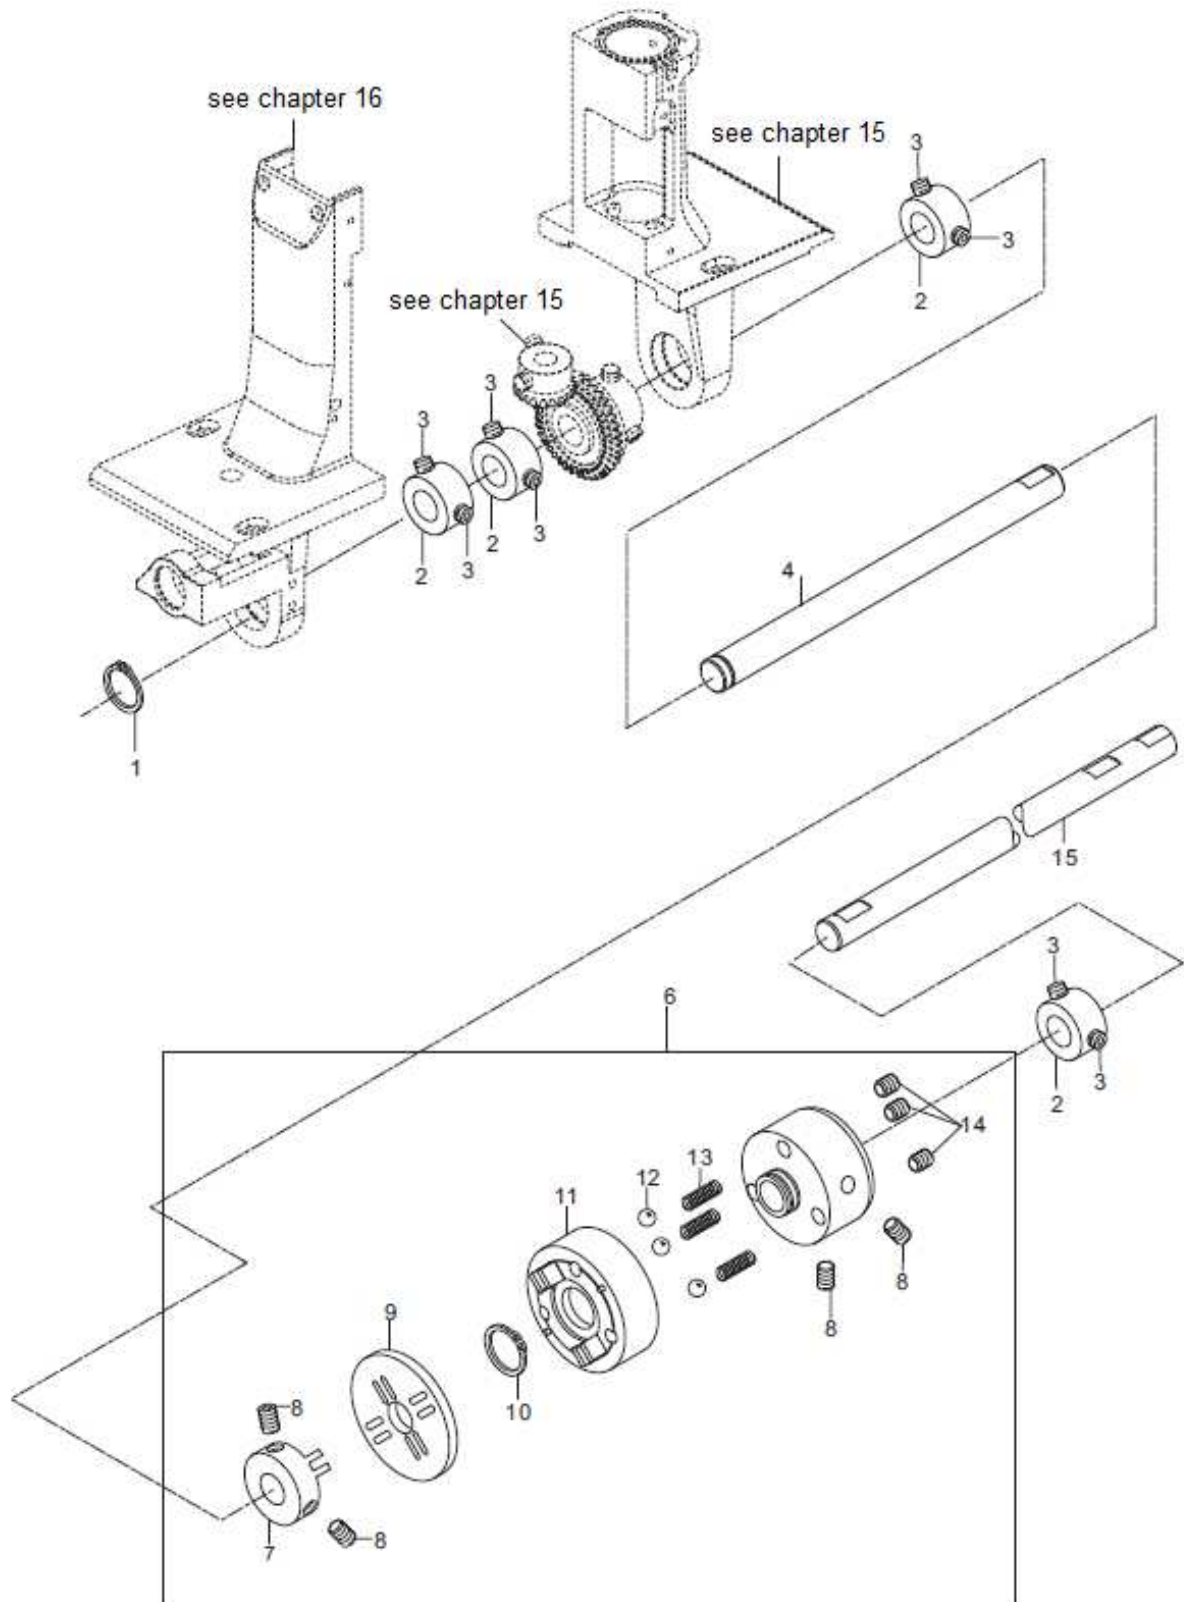

11. Bedplate parts (2)

11. Bedplate parts (2)

Ref. No.	Part No.	Description	QTY
1	10005345	COLLAR	1
2	10005409	SHAFT COLLAR	4
3	10012162	SCREW M5X5	8
4	10038490	UNIVERSAL COUPLING SPINDLE A	1
-	-	-	1
6	10005250	CLUTCH	1
7	10004969	CLUTCH MINOR CONNECTOR	1
8	10005300	SCREW M6X0.75X8	4
9	10005364	CLUTCH GUSSET	1
10	10005147	COLLAR	1
11	10005189	CLUTCH CONNECTOR	1
12	10013306	STEEL BALL	3
13	10004948	SPRING	3
14	10005119	SCREW M6X0.75X6	3
15	10041426	LOWER SHAFT	1