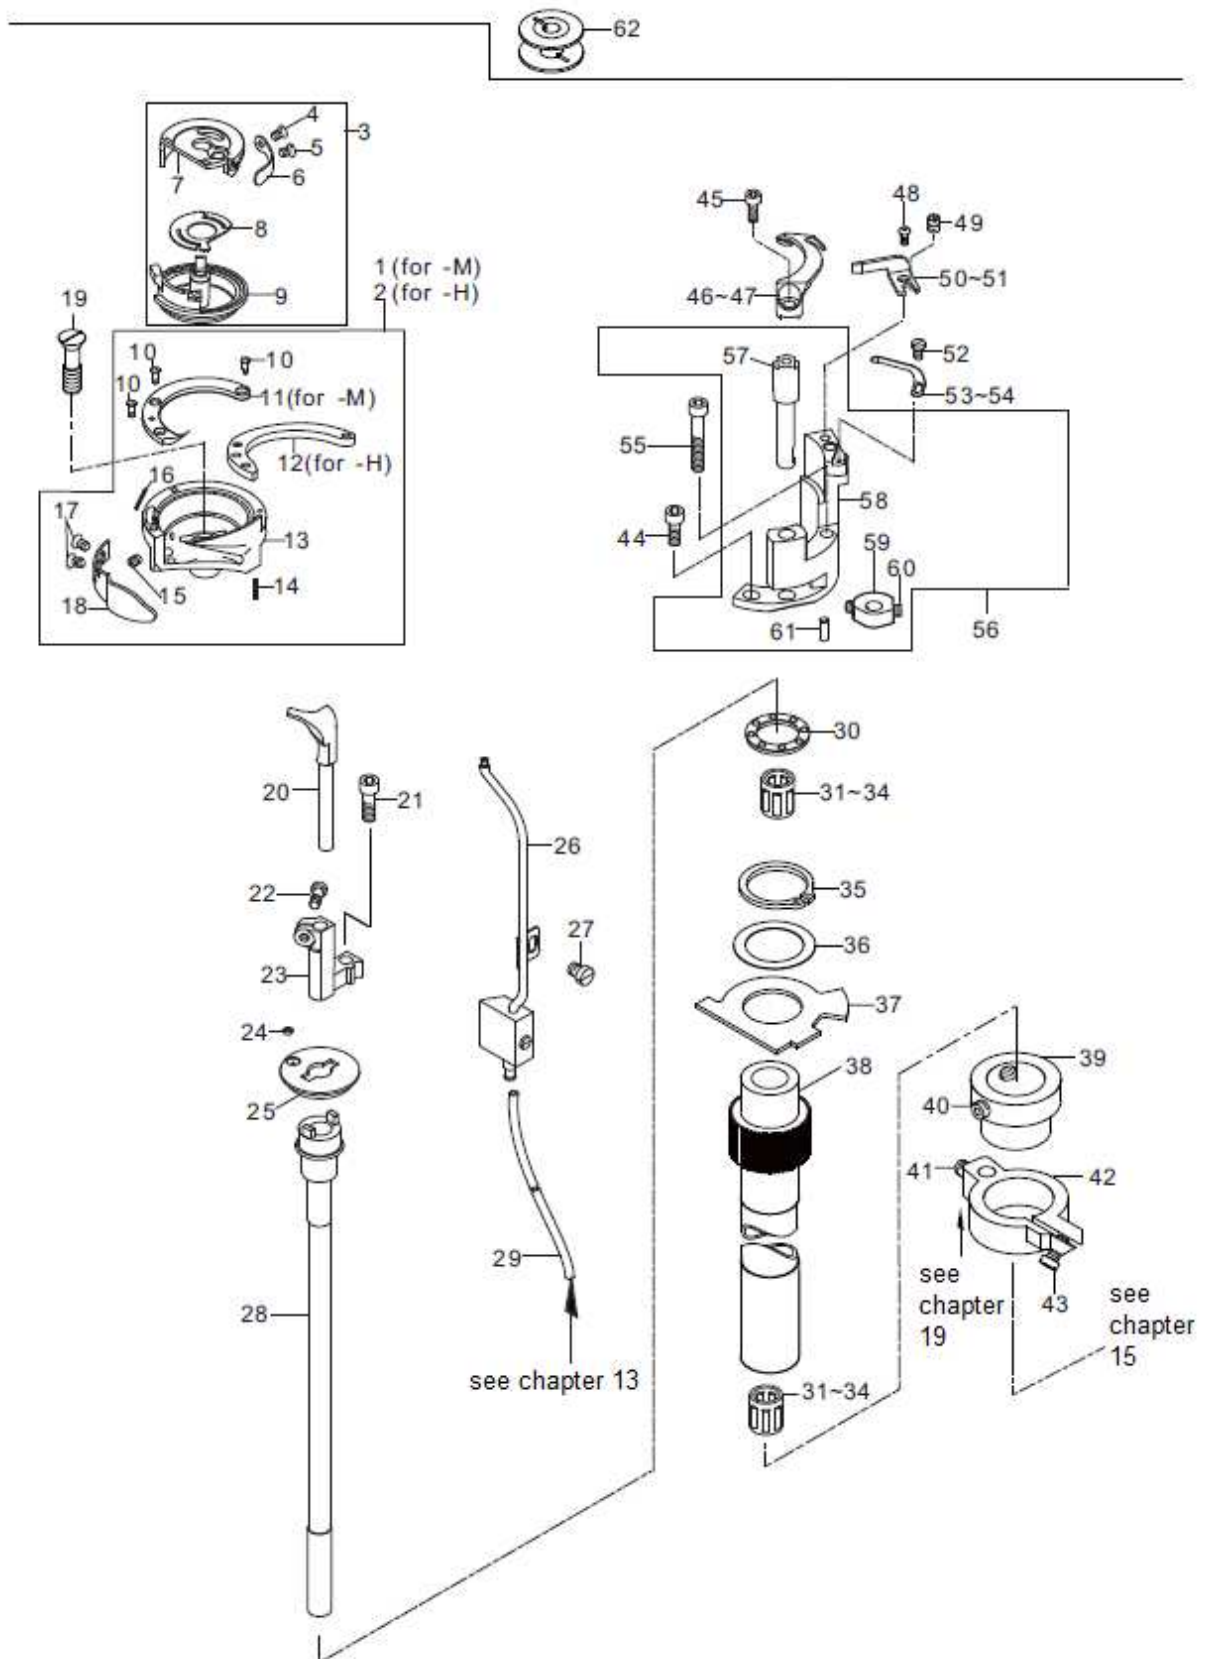

14. Hook post (1)

14. Hook post (1)

Ref. No.	Part No.	Description	QTY
1	10005378	HOOK – MEDIUM MATERIAL (M)	1
2	10004081	HOOK – THICK MATERIAL (H)	1
3	10005393	BOBBIN CASE ASM	1
4	10004944	SCREW	1
5	10005206	SCREW	1
6	10005488	SPRING PLATE	1
7	10005555	HOOK-TOP	1
8	10005066	SPRING	1
9	10005518	SHUTTLE	1
10	10005541	SCREW	3
11	10005203	SHUTTLE TONGUE – MEDIUM MATERIAL (M)	1
12	10005308	SHUTTLE TONGUE – THICK MATERIAL (H)	1
13	10005452	BOBBIN CASE	1
14	10005184	WICK	1
15	10005353	OIL FELT WICK	1
16	10005354	SCREW M3X4	1
17	10005106	SCREW M2.6X4	1
18	10005315	NEEDLE PROTECTED PLATE	1
19	10004984	SCREW M5X20	1
20	10005182	POSITIONING FINGER	1
21	10005366	SCREW M4X12	1
22	10005204	SCREW M4X6	1
23	10005154	POSITIONING FINGER PLATE	1
24	10004937	O RING	1
25	10005360	HOOK LID	1
26	10005394	RUBBER ASSY	1
27	10005076	SCREW M4X5	1
28	10005245	HOOK TRANSMISSION MANDREL/ROD	1
29	10007800	OIL FELT	1
30	10005346	END BEARING	1
31	10007374	NEEDLE BEARING	(2)
32	10007405	NEEDLE BEARING	(2)
33	10007404	NEEDLE BEARING	2
34	10007373	NEEDLE BEARING	(2)
35	10003346	COLLAR	1
36	10001415	WASHER	1
37	10001611	ARMOR PIECES	1
38	10001418	HOOK SHAFT	1
39	10001887	COLLAR	1
40	10005549	SCREW M6X0.75X5	2
41	10012162	SCREW M5X5	1
42	10002106	CRANK	1
43	10012752	SCREW M4X10	1
44	10012752	SCREW M4X10	2
45	10005692	SCREW M4X10	1
46	10039485	MOVABLE KNIFE (MADE IN TAIWAN)	1
47	10038408	MOVABLE KNIFE (MADE IN CHINA)	(1)
48	10005107	SCREW M4X6	1
49	10038411	ECCENTRIC PIN	1
50	10039486	FIXED KNIFE (MADE IN TAIWAN)	1