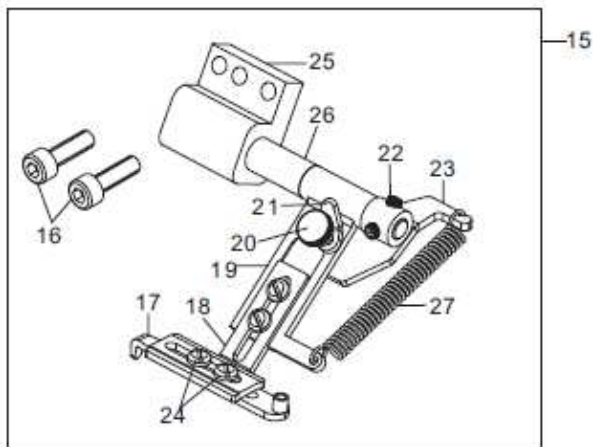

23. Accessories components (2)

33-34

23. Accessories components (2)

Ref. No.	Part No.	Description	QTY
1	10005114	HEAD SUPPORT	2
2	10005248	HEAD CUSHION	2
3	10005374	HEAD HINGE	2
4	10005030	HEAD HINGE BASE ASSEMBLY	2
5	10005484	WOOD BRACKET ASSEMBLY	1
6	10005191	FRONT SEAT HEAD PAN	1
7	10005077	HEAD PAN BASE	1
8	10005292	HEAD PAN BACK	1
9	10005299	SCREW M4X5	4
10	10005297	NUT M4	4
11	10005296	HEAD PAN ASSEMBLY	1
12	10008323	WOOD SCREW ST4.2X20-C-H	6
13	10005363	OIL FELT GASKET	6
14	10007455	HEAD COVER	1
15	10041957	PULL DEVICE	1
16	10003164	SCREW M5X16	2
17	10041972	SIDE PLATE ASSEMBLY	1
18	10041959	ADJUSTING PLATE	1
19	10041961	WELDING GUIDE PLATE	1
20	10041958	SCREW M4X12	1
21	10041964	FASTENING WRENCH	1
22	10041976	SCREW M6X5	1
23	10041968	WELDING ADJUSTMENT	1
24	10003065	SCREW M4X5	4
25	10041965	MOUNTING SEAT	1
26	10041966	SHAFT	1
27	10041971	DRAG SPRING	1
28	10005356	OIL POT	1
29	10009270	INNER SIX ANGLE WRENCH	1
30	10013185	SMALL SCREW DRIVER	1
31	10010995	MEDIUM SCREW DRIVER	1
32	10005461	BOBBIN	3
33	Needles M	NEEDLES 134 PCL 90/14 (MEDIUM MATERIAL)	4
34	Needles H	NEEDLES 134 PCL 120/19 (THICK MATERIAL)	(4)