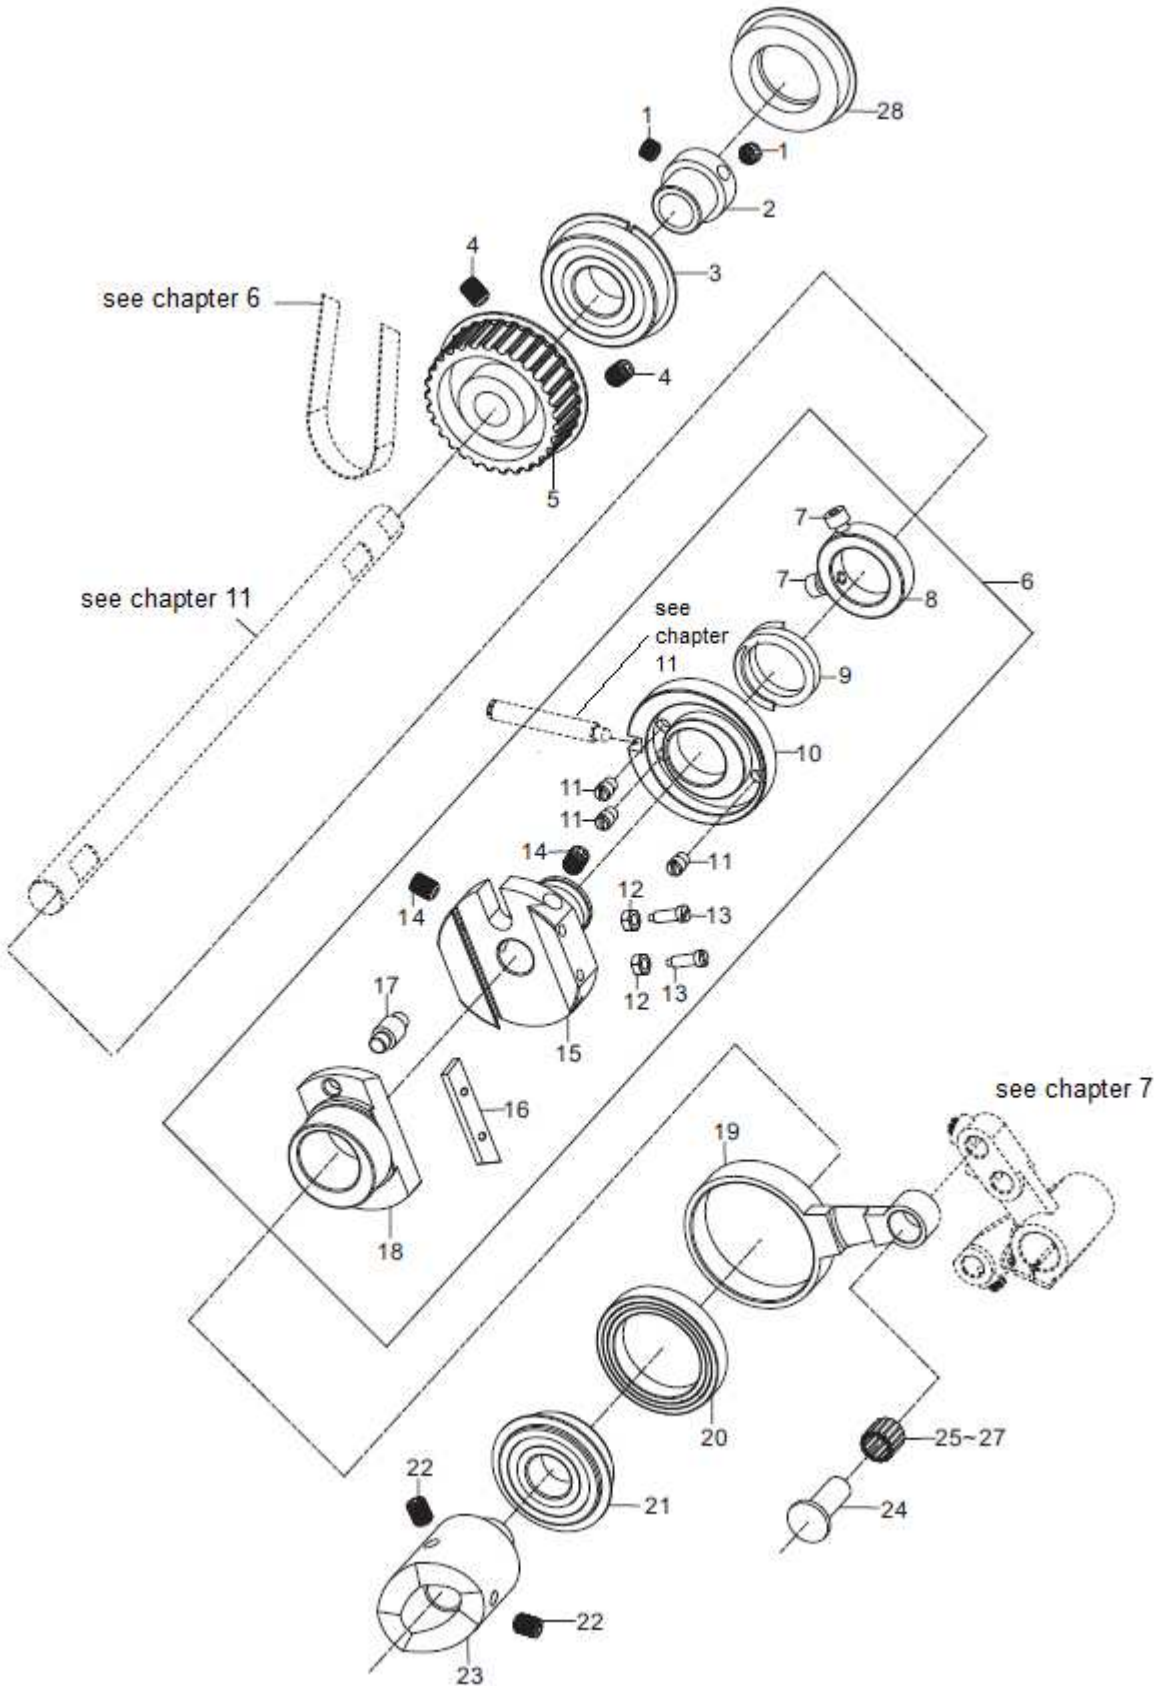

10. Bedplate parts (1)

10. Bedplate parts (1)

Ref. No.	Part No.	Description	QTY
1	10005258	SCREW M6X0.75X5	2
2	10005477	SHAFT COLLAR	1
3	20000485	BEARING BUSH ASSY	3
4	10041425	TRANSPORT MAJOR AXIS	1
5	10005212	UNIVERSAL COUPLING HEAD	1
6	10010953	SCREW M5X10	1
7	10005194	WASHER	1
8	10010090	COLLAR	1
9	10012752	SCREW M4X10	3
10	10001432	574 BALL CONNECTING ROD COMPONENT	1
11	10005343	OIL RESERVOIR GASKET	2
12	10005043	BASE FRAME	1
13	10038321	BALL CONNECTING COMPONENT	1
14	10041484	RUBBER PLUG	1
15	10011099	RUBBER PLUG	1

11. Bedplate parts (2)

11. Bedplate parts (2)

Ref. No.	Part No.	Description	QTY
1	10005345	COLLAR	1
2	10005409	SHAFT COLLAR	4
3	10012162	SCREW M5X5	8
4	10038490	UNIVERSAL COUPLING SPINDLE A	1
-	-	-	1
6	10005250	CLUTCH	1
7	10004969	CLUTCH MINOR CONNECTOR	1
8	10005300	SCREW M6X0.75X8	4
9	10005364	CLUTCH GUSSET	1
10	10005147	COLLAR	1
11	10005189	CLUTCH CONNECTOR	1
12	10013306	STEEL BALL	3
13	10004948	SPRING	3
14	10005119	SCREW M6X0.75X6	3
15	10041426	LOWER SHAFT	1

12. Bedplate parts (3)

12. Bedplate parts (3)

Ref. No.	Part No.	Description	QTY
1	10005549	SCREW M6X5	2
2	10005142	LOWER SHAFT REAR BUSH	1
3	10007152	BEARING	1
4	10009187	SCREW M6X8	2
5	10041637	LOWER SHAFT SPROCKET	1
6	10024829	GAUGE REGULATOR COMPONENT	1
7	10005350	SCREW M4X8	2
8	10027709	COLLAR	1
9	10027708	COMPRESSION SPRING	1
10	10027707	ADJUSTMENT WHEEL	1
11	10027706	SCREW	3
12	10027715	NUT	2
13	10027714	SCREW	2
14	10009187	SCREW M6X8	2
15	10027711	SLIDER GROOVE	1
16	10027713	ADJUSTMENT PLATE	1
17	10027712	PIN	1
18	10027710	SLIDER	1
19	10005511	CONNECTING ROL	1
20	10008113	BEARING	1
21	10009787	BEARING	1
22	10004938	SCREW M6X0.75X8	2
23	10001509	THREAD TRIMMING CAM	1
24	10005047	CONNECTING PIN	1
25	10007368	NEEDLE BEARING	1
26	10007199	NEEDLE BEARING	(1)
27	10007197	NEEDLE BEARING	(1)
28	10041424	RUBBER PLUG	1