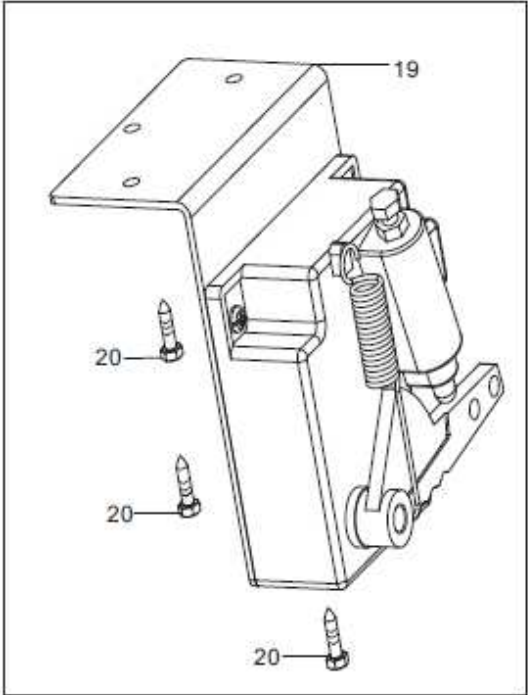

22. Accessories components (1)

22. Accessories components (1)

Ref. No.	Part No.	Description	QTY
1	-	-	-
2	10004287	WIRE DISC PLASTIC PRESSING BLOCK	2
3	10041472	WIRE RACK SHAFT	2
4	10041471	WIRE COIL BRACKET	1
5	10009207	WASHER $\phi 5$	2
6	10002953	NUT $\phi 5$	2
7	10007096	SCREW M5X10	2
8	10041470	LEAD WIRE FRAME	1
9	10005193	PIN 4X18	1
10	10005045	CONTROL ROD	1
11	10005199	CONTROL ROD JOINTS	1
12	10005234	SCREW M8X14	2
13	10005213	CONTROL STICK	1
14	10005421	SCREW M5X13.3	1
15	10005273	KNEE CONTROL ADJUSTING BRACKET	1
16	10005115	KNEE CONTROL FRAME	1
17	10004975	KNEE CONTROL ASSEMBLY	1
18	10005455	KNEE CONTROL PAD	1
19	10048219	PEDAL	1
20	10048223	SELF TAPING SCREW	3