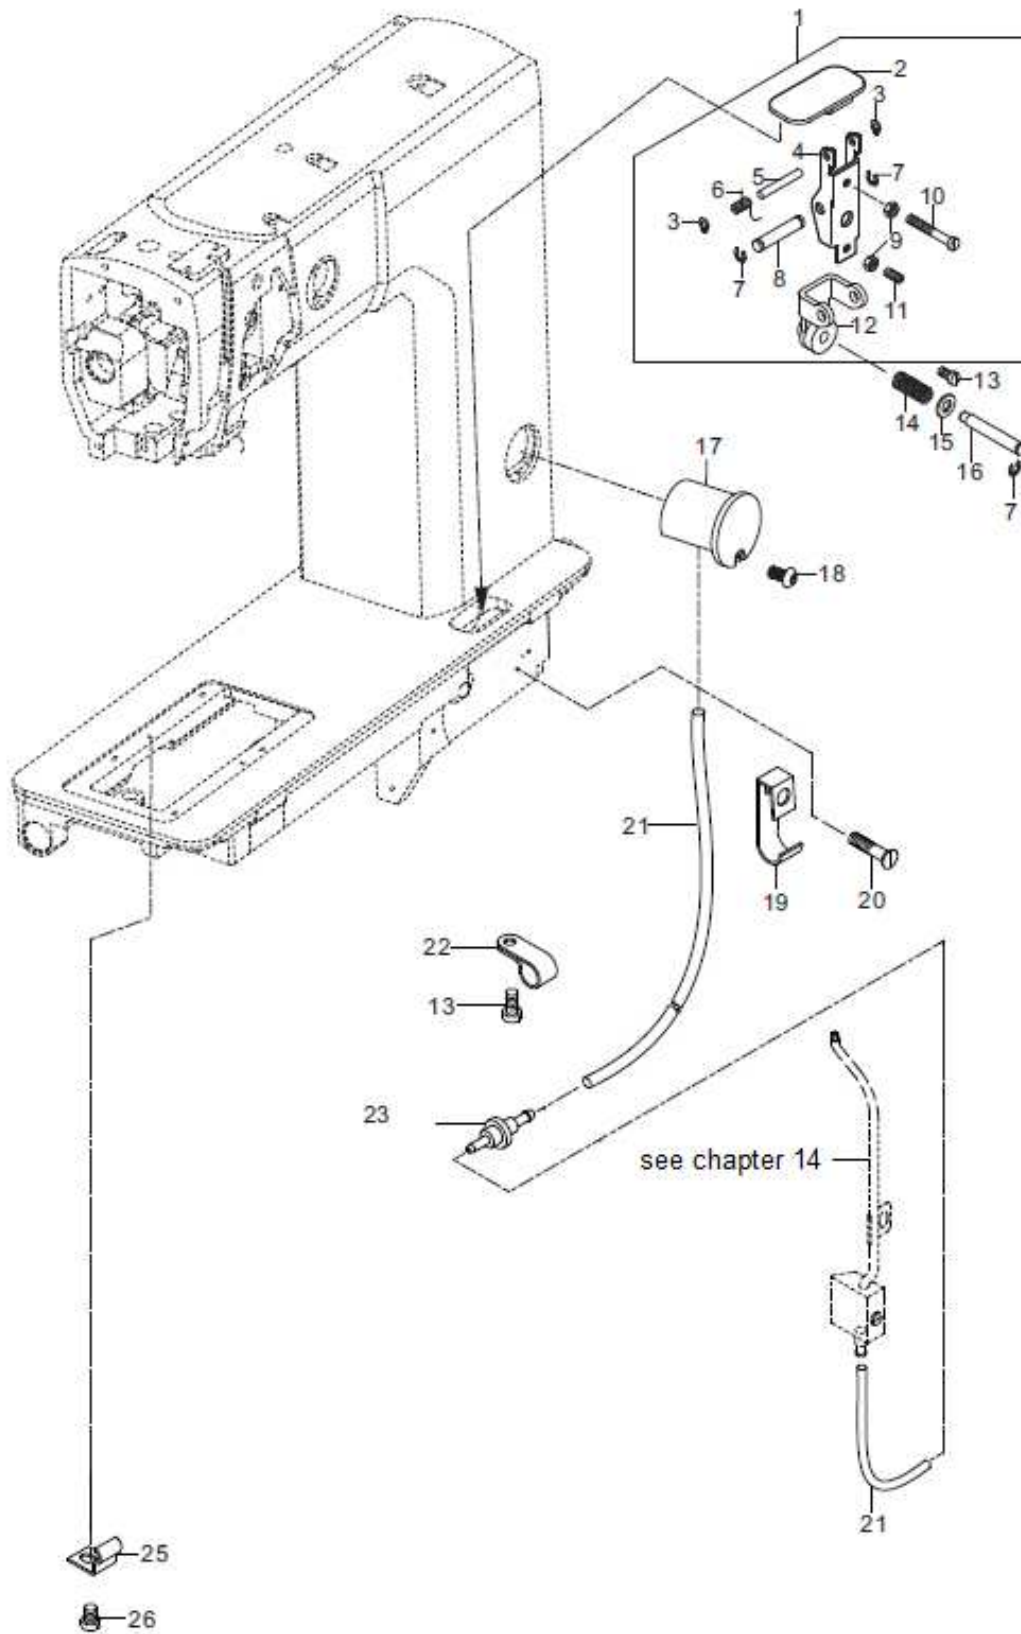

13. Bedplate parts (4)

13. Bedplate parts (4)

Ref No.	Part No.	Description	QTY
1	10005507	STITCH ADJUSTING ASSEMBLY	1
2	10005420	ADJUSTING PLATE	1
3	10005238	COLLAR	2
4	10005080	ANGLE ADJUSTMENT	1
5	10002788	PIN 4X30	1
6	10005457	SPRING	1
7	10005078	COLLAR	3
8	10005266	SHAFT	1
9	10003027	NUT M4	2
10	10005351	SCREW M4X32	1
11	10003149	SCREW M4X10	1
12	10004939	ADJUSTING PLATE	1
13	10005513	SCREW M4X8	1
14	10005251	COMPRESS SPRING	1
15	10004979	WASHER ϕ6	1
16	10025663	ADJUSTING PIN	1
17	10041464	OIL TANK ASSY	1
18	10005107	SCREW M4X6	1
19	10004973	OIL PIPE CLIP	1
20	10041018	SCREW M4X14	1
-	-	-	-
22	10008228	OIL PIPE CLIP	1
23	10005311	TERMINAL	1
-	-	-	-
25	10002150	OIL TUBE SUPPORT	1
26	10005076	SCREW M4X5	1