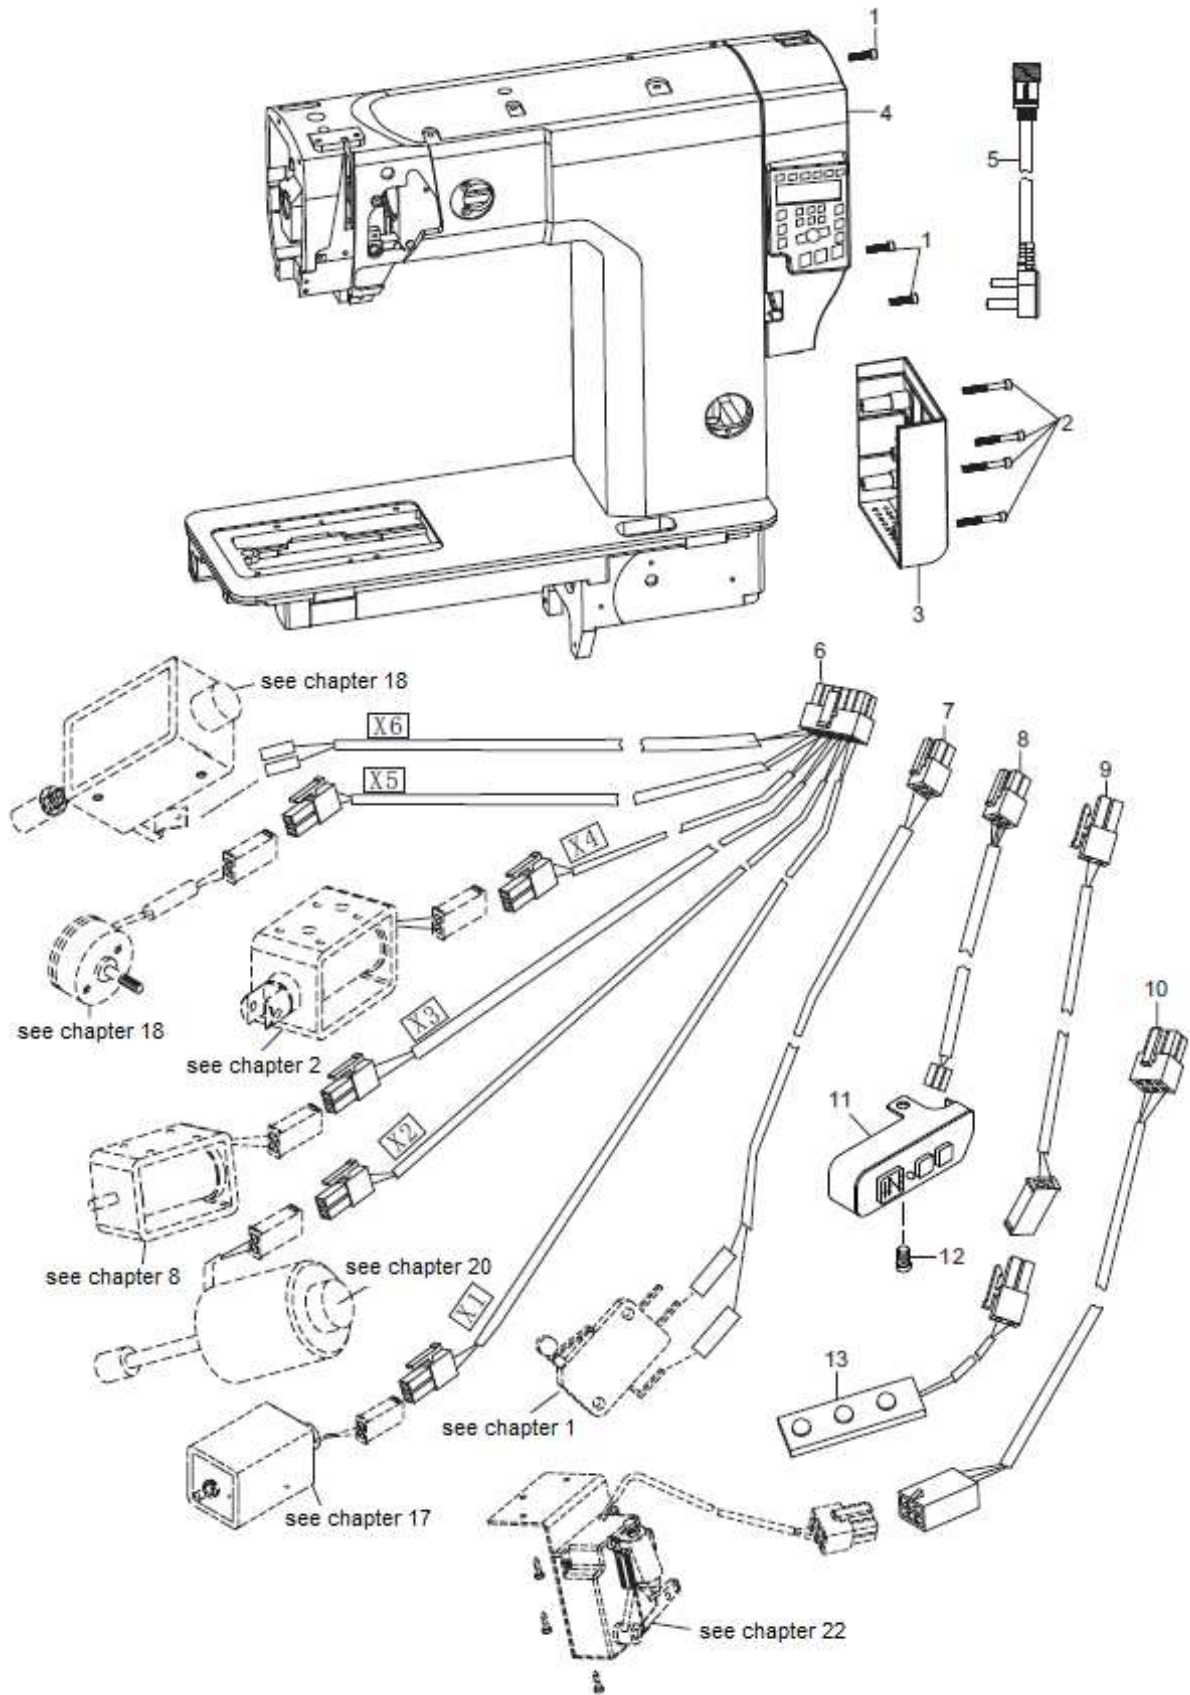

16. Feed wheel post

Ref. No.	Part No.	Description	QTY
51	10005348	SCREW M2.5X4	3
52	10009008	SCREW M6X16	2
53	10005550	WASHER ϕ 6	2
54	10005459	SCREW M4X8	2
55	10039089	SINGLE NEEDLE PLATE ASSEMBLY (M)	1
56	10039088	SINGLE NEEDLE PLATE ASSEMBLY (H)	(1)
57	10003903	SCREW M2X3	2
58	10006299	SMALL NEEDLE PLATE (M)	1
59	10001612	SMALL NEEDLE PLATE (H)	(1)
60	10039090	NEEDLE PLATE SEAT	1

18. Thread trimmer (1)

18. Thread trimmer (1)

Ref. No.	Part No.	Description	QTY
1	10001510	LOOSE LINE ELECTROMAGNET	1
2	10001511	NUT M4	1
3	10002129	SCREW M3X5	2
4	10001506	MOUNTING PLATE	1
5	10001948	SCREW M5X10	2
6	10001657	TENSION RELEASE PIN	1
7	10006402	SHEAR LINE ELECTROMAGNET ASSEMBLY	1
8	10008233	SCREW M4X6	2
9	10001502	MOUNTING PLATE	1
10	10001614	CONNECTING BLOCK	1
11	10001499	SHEAR LINE ELECTROMAGNET	1
12	10005016	WASHER ϕ 5	2
13	10010953	SCREW M5X10	2
14	10001508	OIL LINE BAFFLE	1
15	10005076	SCREW M4X5	1
16	10005318	SCREW M6X8	1
17	10001497	SCREW M5X30	2
18	10012162	SCREW M5X5	1
19	10002142	SHEAR LINE SWING ROD SEAT	1
20	10001498	PIN 10X32	1

19. Thread trimmer (2)

19. Thread trimmer (2)

Ref. No.	Part No.	Description	QTY
1	10001501	PIN	2
2	10012162	SCREW M5X5	1
3	10001503	SWING ROD ASSEMBLY	1
4	10012162	SCREW M5X5	2
5	10005409	RETAINING RING	1
6	10001504	SHEAR LINE SWING ROD	1
7	10001947	COLLAR	3
8	10001946	SPRING	1
9	10001505	PIN	2

21. Electric control

21. Electric control

Ref. No.	Part No.	Description	QTY
1	10003141	SCREW M5X20	3
2	10007637	SCREW M5X40	4
3	10041727	COVER	1
4	10045176	ELECTRONIC CONTROL	1
5	10048630	THE POWER ADAPTER CABLE	1
6	10048216	MAIN CONTROL LINE	1
7	10048217	SWITCH LINE	1
8	10048217	REVERSE STITCHING SWITCH WIRING	1
9	10048220	HEAD LAMP ADAPTER	1
10	10048218	REDAL SWITCH LINE	1
11	10028338	REVERSE STITCHING SWITCH	1
12	10007096	SCREW M5X10	1
13	10030963	HEAD LAMP	1