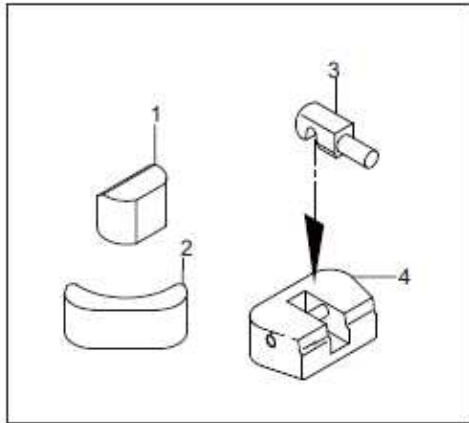

23. Accessories components (2)

33-34

23. Accessories components (2)

Ref. No.	Part No.	Description	QTY
1	10005114	HEAD SUPPORT	2
2	10005248	HEAD CUSHION	2
3	10005374	HEAD HINGE	2
4	10005030	HEAD HINGE BASE ASSEMBLY	2
5	10005484	WOOD BRACKET ASSEMBLY	1
6	10005191	FRONT SEAT HEAD PAN	1
7	10005077	HEAD PAN BASE	1
8	10005292	HEAD PAN BACK	1
9	10005299	SCREW M4X5	4
10	10005297	NUT M4	4
11	10005296	HEAD PAN ASSEMBLY	1
12	10008323	WOOD SCREW ST4.2X20-C-H	6
13	10005363	OIL FELT GASKET	6
14	10007455	HEAD COVER	1
15	10041957	PULL DEVICE	1
16	10003164	SCREW M5X16	2
17	10041972	SIDE PLATE ASSEMBLY	1
18	10041959	ADJUSTING PLATE	1
19	10041961	WELDING GUIDE PLATE	1
20	10041958	SCREW M4X12	1
21	10041964	FASTENING WRENCH	1
22	10041976	SCREW M6X5	1
23	10041968	WELDING ADJUSTMENT	1
24	10003065	SCREW M4X5	4
25	10041965	MOUNTING SEAT	1
26	10041966	SHAFT	1
27	10041971	DRAG SPRING	1
28	10005356	OIL POT	1
29	10009270	INNER SIX ANGLE WRENCH	1
30	10013185	SMALL SCREW DRIVER	1
31	10010995	MEDIUM SCREW DRIVER	1
32	10005461	BOBBIN	3
33	Needles M	NEEDLES 134 PCL 90/14 (MEDIUM MATERIAL)	4
34	Needles H	NEEDLES 134 PCL 120/19 (THICK MATERIAL)	(4)