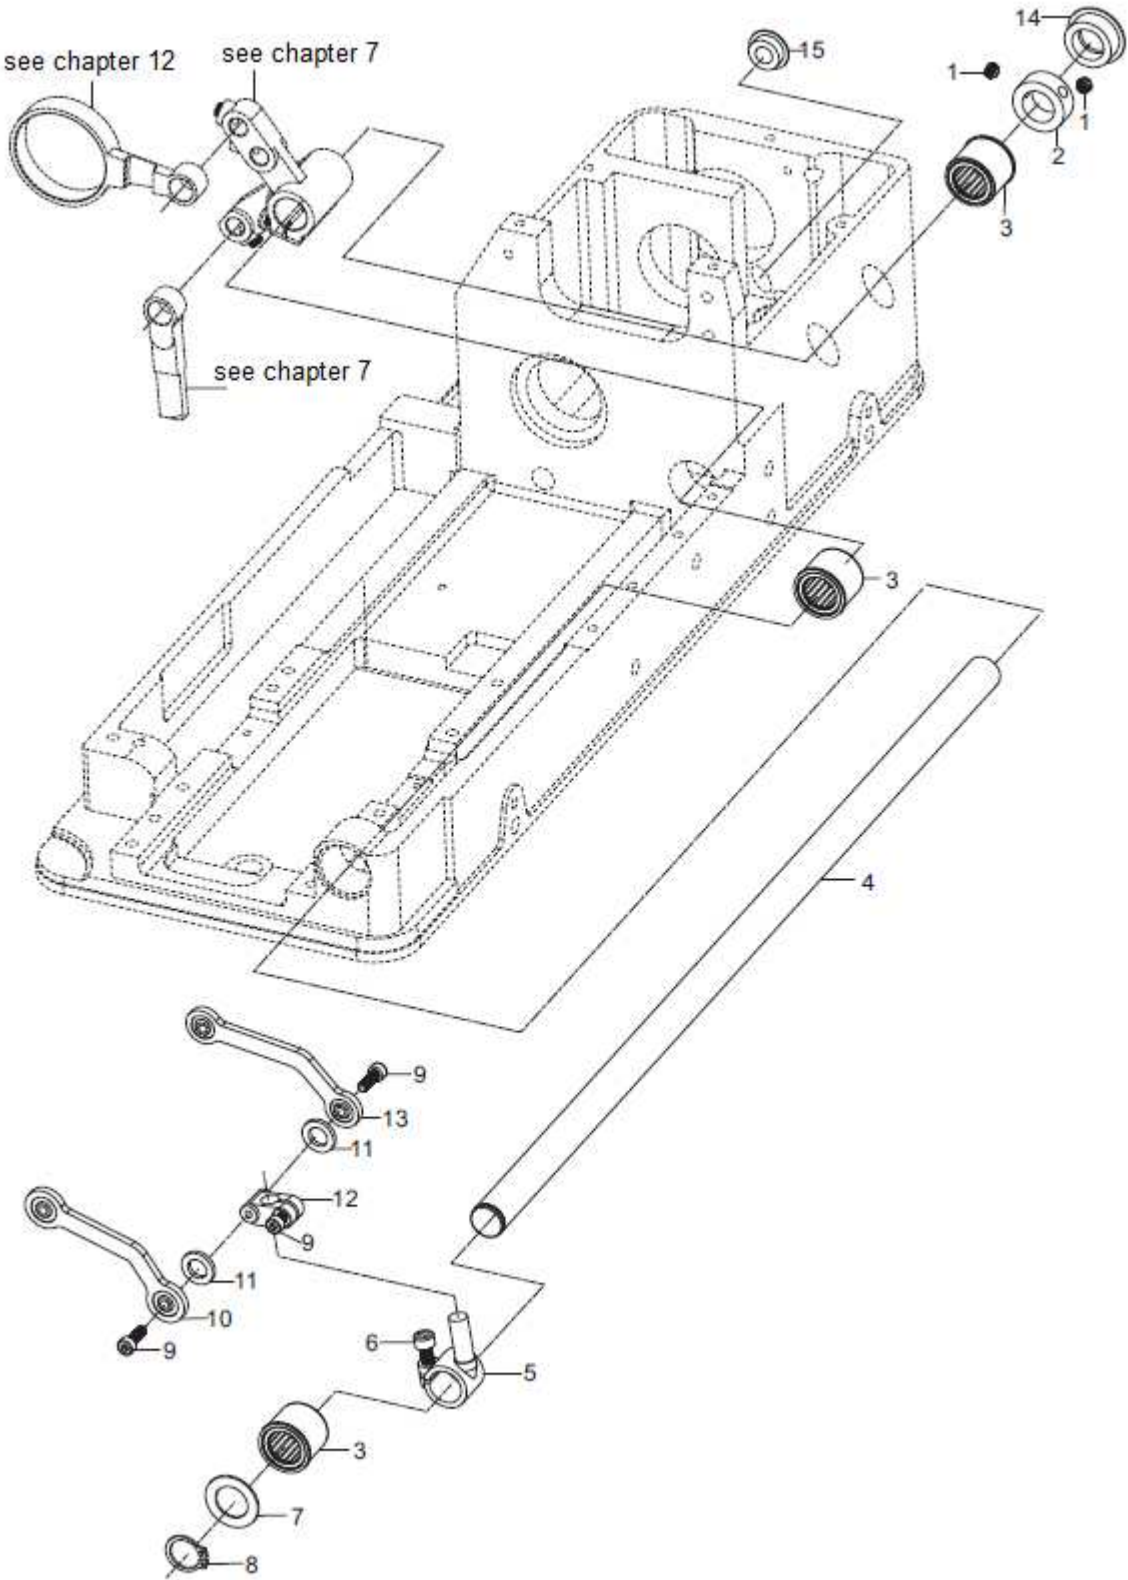

8. Arm parts (3)

8. Arm parts (3)

Ref. No.	Part No.	Description	QTY
1	10041443	SPRING PIN	1
2	10005001	SCREW M6X30	2
3	10005504	NUT M6	2
4	10004998	COMPRESS LEVER	1
5	10005145	SCREW M6X7.2	1
6	10001947	COLLAR	1
7	10005078	COLLAR	1
8	10041478	CONNECTING ROD	1
9	10005139	SCREW M5X12	2
10	10005287	SPRING BOARD	1
11	10005233	CRANK	1
12	10041445	SPRING	1
13	10005318	SCREW M6X8	1
14	10006434	MOVING AXIS ASM	1
15	10005345	COLLAR	1
16	10002867	PIN 5X14	1

10. Bedplate parts (1)

10. Bedplate parts (1)

Ref. No.	Part No.	Description	QTY
1	10005258	SCREW M6X0.75X5	2
2	10005477	SHAFT COLLAR	1
3	20000485	BEARING BUSH ASSY	3
4	10041425	TRANSPORT MAJOR AXIS	1
5	10005212	UNIVERSAL COUPLING HEAD	1
6	10010953	SCREW M5X10	1
7	10005194	WASHER	1
8	10010090	COLLAR	1
9	10012752	SCREW M4X10	3
10	10001432	574 BALL CONNECTING ROD COMPONENT	1
11	10005343	OIL RESERVOIR GASKET	2
12	10005043	BASE FRAME	1
13	10038321	BALL CONNECTING COMPONENT	1
14	10041484	RUBBER PLUG	1
15	10011099	RUBBER PLUG	1