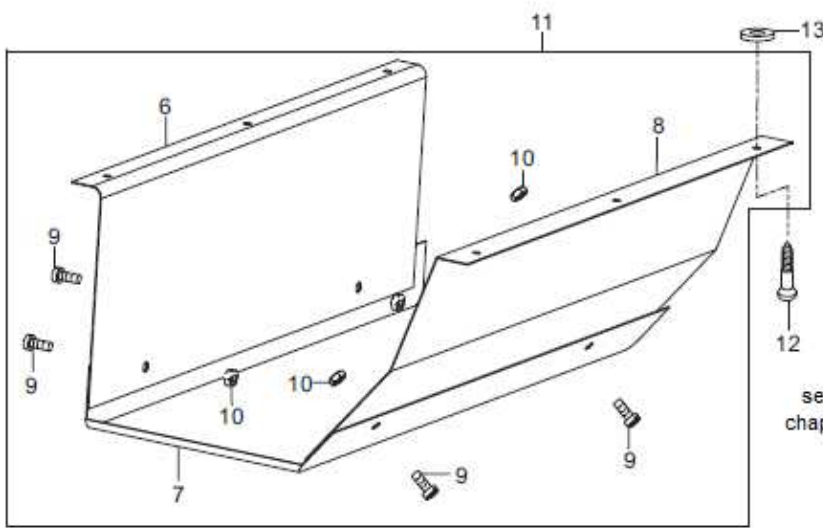

23. Accessories components (2)

33-34

23. Accessories components (2)

Ref. No.	Part No.	Description	QTY
1	10005114	HEAD SUPPORT	2
2	10005248	HEAD CUSHION	2
3	10005374	HEAD HINGE	2
4	10005030	HEAD HINGE BASE ASSEMBLY	2
5	10005484	WOOD BRACKET ASSEMBLY	1
6	10005191	FRONT SEAT HEAD PAN	1
7	10005077	HEAD PAN BASE	1
8	10005292	HEAD PAN BACK	1
9	10005299	SCREW M4X5	4
10	10005297	NUT M4	4
11	10005296	HEAD PAN ASSEMBLY	1
12	10008323	WOOD SCREW ST4.2X20-C-H	6
13	10005363	OIL FELT GASKET	6
14	10007455	HEAD COVER	1
15	10041957	PULL DEVICE	1
16	10003164	SCREW M5X16	2
17	10041972	SIDE PLATE ASSEMBLY	1
18	10041959	ADJUSTING PLATE	1
19	10041961	WELDING GUIDE PLATE	1
20	10041958	SCREW M4X12	1
21	10041964	FASTENING WRENCH	1
22	10041976	SCREW M6X5	1
23	10041968	WELDING ADJUSTMENT	1
24	10003065	SCREW M4X5	4
25	10041965	MOUNTING SEAT	1
26	10041966	SHAFT	1
27	10041971	DRAG SPRING	1
28	10005356	OIL POT	1
29	10009270	INNER SIX ANGLE WRENCH	1
30	10013185	SMALL SCREW DRIVER	1
31	10010995	MEDIUM SCREW DRIVER	1
32	10005461	BOBBIN	3
33	Needles M	NEEDLES 134 PCL 90/14 (MEDIUM MATERIAL)	4
34	Needles H	NEEDLES 134 PCL 120/19 (THICK MATERIAL)	(4)