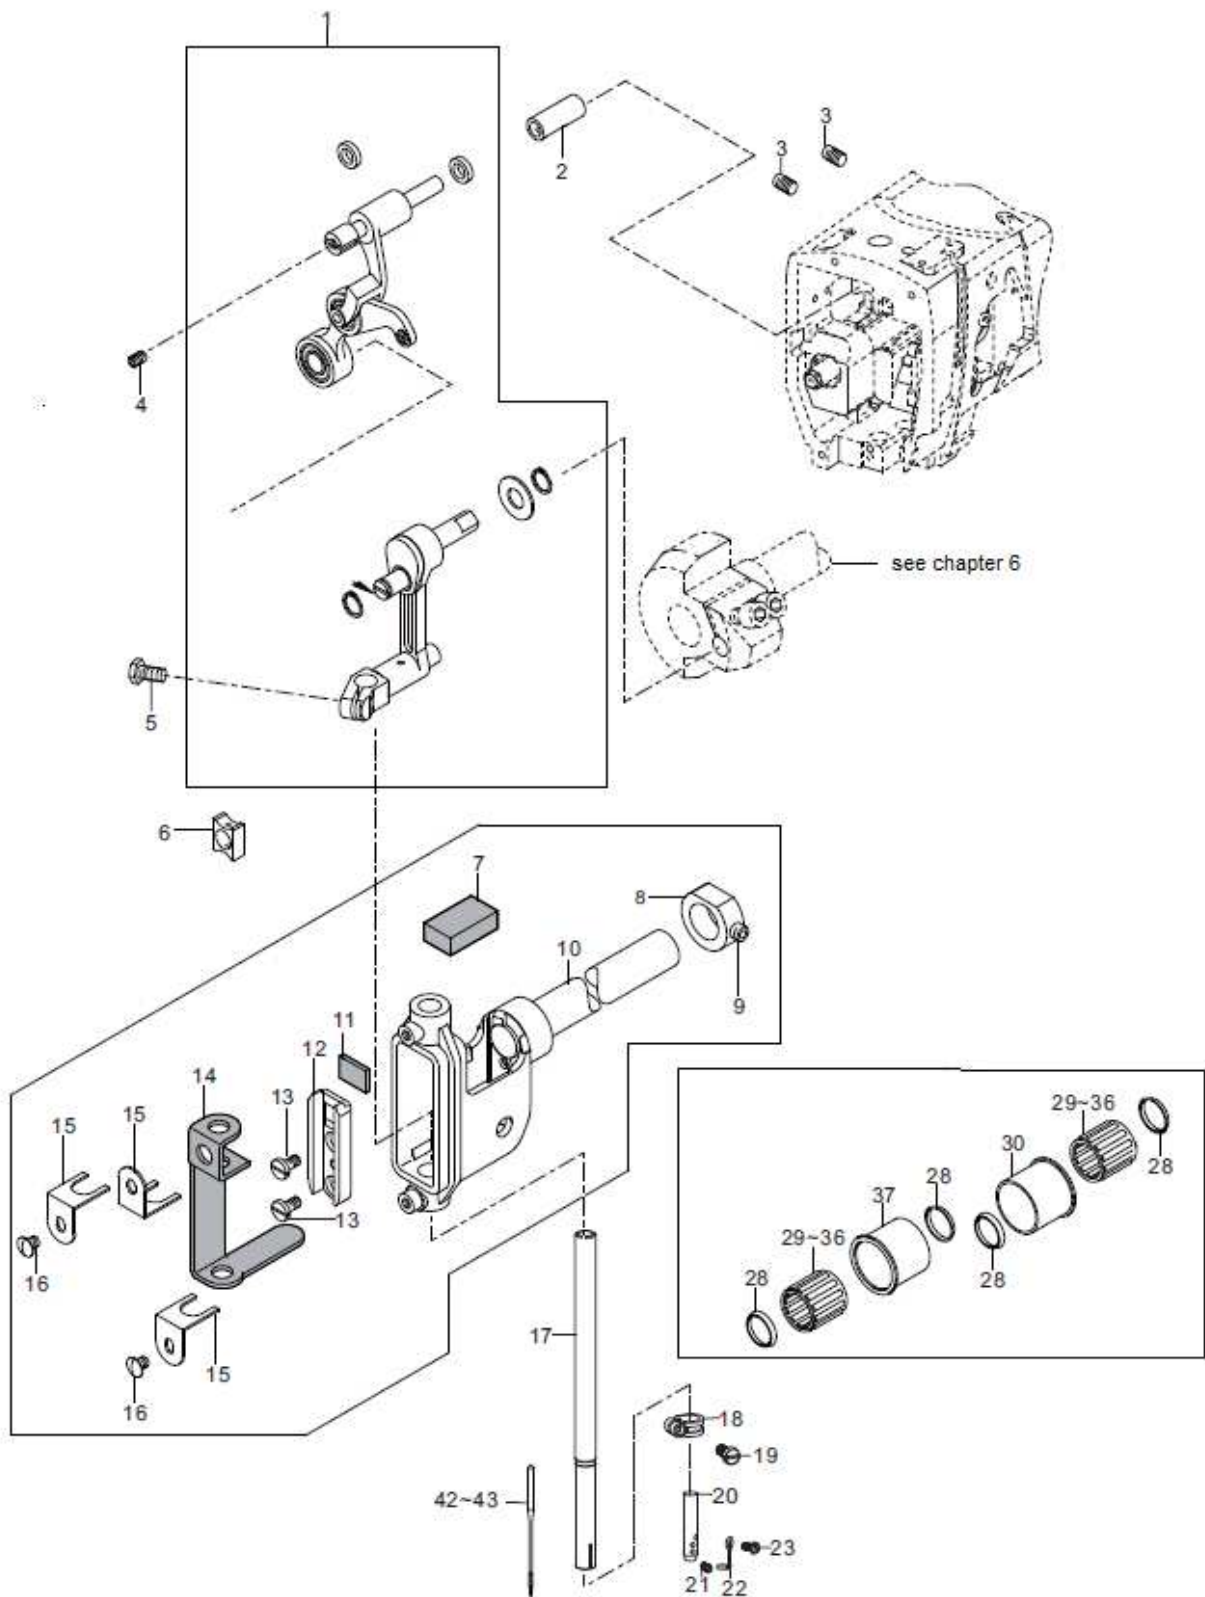

4. Needle head parts (3)

4. Needle head parts (3)

Ref. No.	Part No.	Description	QTY
1	10005207	TAKE UP LEVER ASSEMBLY	1
2	10005267	TAKE UP LEVER PIN BUSHING	1
3	10004949	SCREW M5X8	2
4	10005295	SCREW M4X5	1
5	10005314	SCREW M5X10	1
6	10005326	NEEDLE JOINING SLIDER	1
7	10005275	FELT	1
8	10040233	UPPER CHECK RING	1
9	10005258	SCREW M6X0.75X5	1
10	10005397	NEEDLE BAR ASSEMBLY	1
11	10005188	FELT	1
12	10005263	NEEDLE SLIDER GROOVE	1
13	10005379	SCREW M4X4.5	2
14	10004947	FELT	1
15	10005197	LINOLEUM CLAMP	3
16	10005050	SCREW M4X4.5	1
17	10005491	NEEDLE BAR UPPER	1
18	10005181	NEEDLE BAR CLAMP RING	1
19	10005209	SCREW M4X8	1
20	10005214	PIN CHUCK	1
21	10005478	SCREW M4X8	1
22	10004943	ARM THREAD GUIDE	1
23	10005547	SCREW M3X6	1
-	-	-	-
-	-	-	-
-	-	-	-
-	-	-	-
28	10005031	INNER RETAINER RING	4
29	10005408	NEEDLE BEARING	(2)
30	10007188	NEEDLE BEARING	(2)
31	10007189	NEEDLE BEARING	(2)
32	10007190	NEEDLE BEARING	(2)
33	10007191	NEEDLE BEARING	(2)
34	10007192	NEEDLE BEARING	(2)
35	10007193	NEEDLE BEARING	2
36	10007194	NEEDLE BEARING	(2)
37	10004952	BEARING BUSH	2
-	-	-	-
-	-	-	-
-	-	-	-
-	-	-	-
42	Needles M	NEEDLES 134 PCL 90/14 (MEDIUM MATERIAL)	1
43	Needles H	NEEDLES 134 PCL 120/19 (THICK MATERIAL)	(1)