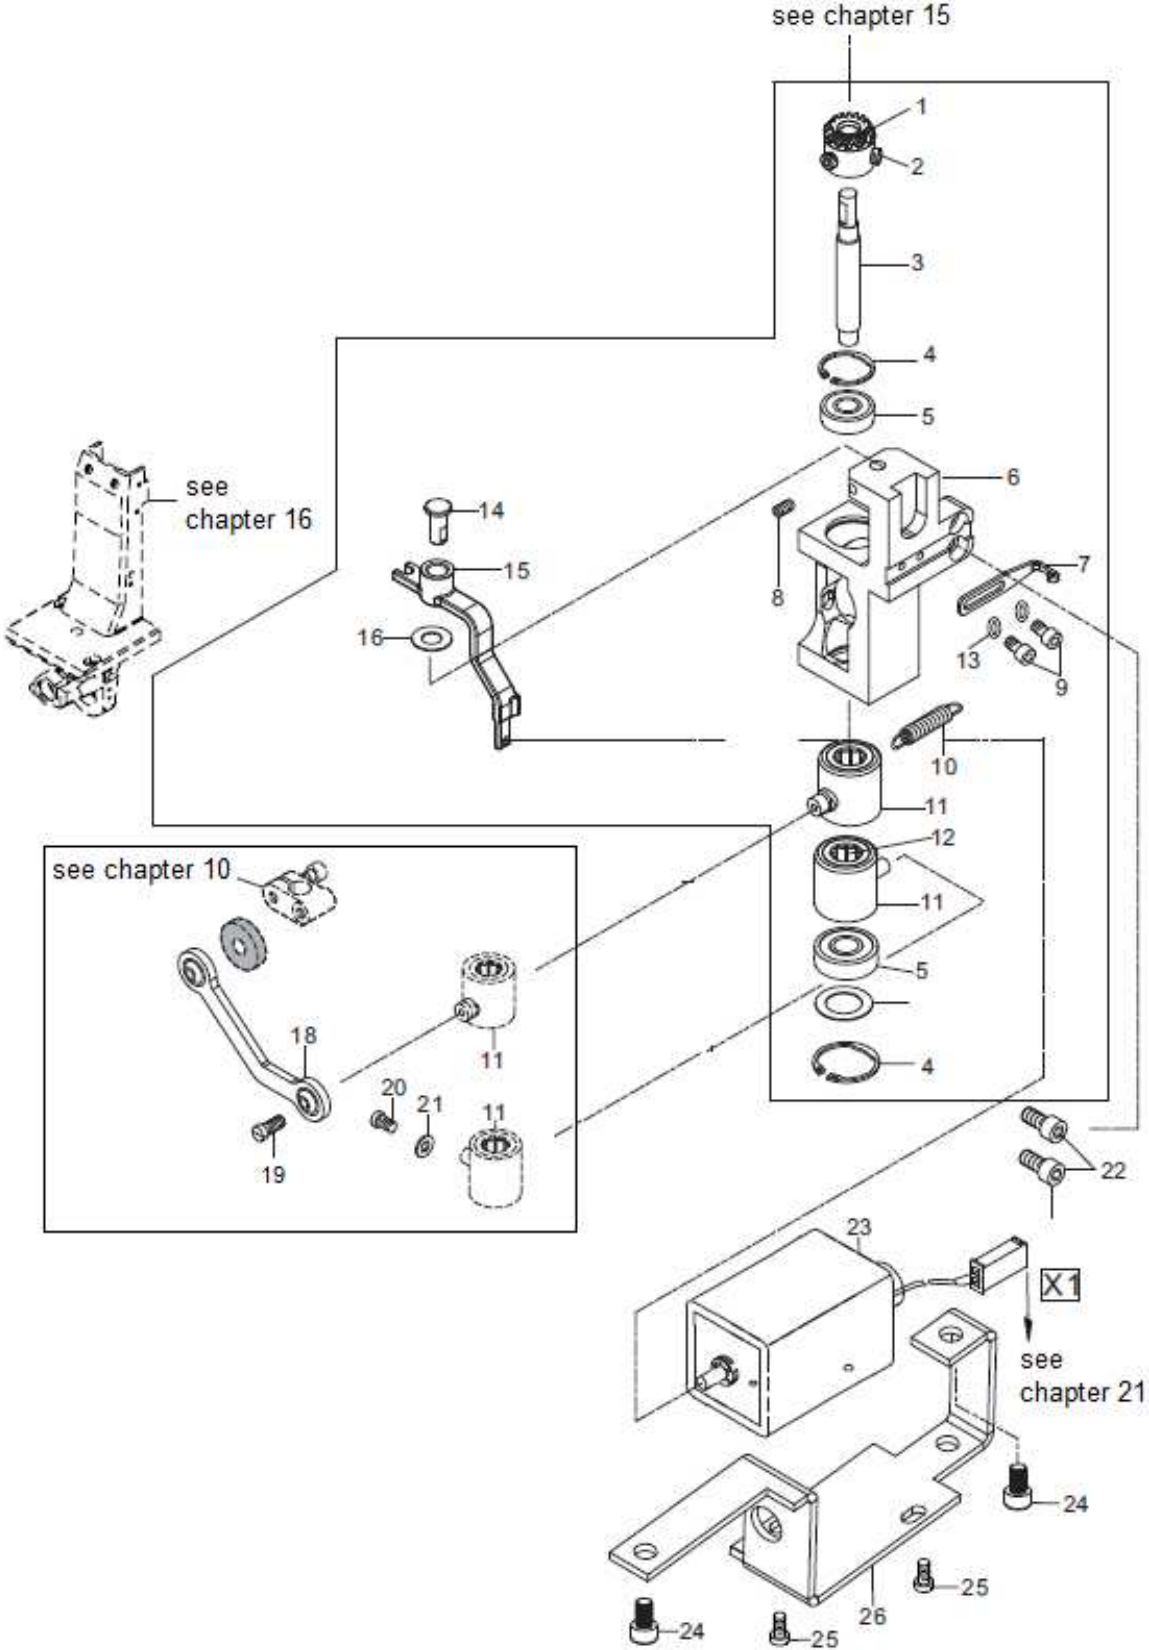

17. Back-tacking mechanism

17. Back-tacking mechanism

Ref. No.	Part No.	Description	QTY
1	10007075	574 BACKSTITCH TRANSMISSION GEAR	1
2	10005549	SCREW M6X5	2
3	10005540	SHAFT	1
4	10005432	COLLAR	2
5	10003586	BEARING 608ZZ	2
6	10038315	BACKSTITCH TRANSMISSION	1
7	10038316	SPRING HOOK	1
8	10009741	SCREW M4X6	1
9	10005350	SCREW M4X8	2
10	10038317	RESET SPRING	1
11	10005454	BEARING SEAT	2
12	10005286	ONE-WAY BEARING	2
13	10005260	WASHER ϕ4	2
14	10038318	PIN	1
15	10038382	SWINGING LEVER	1
16	10038319	WASHER	2
-	-	-	-
18	10001432	574 BALL CONNECTING ROD ASSEMBLY	1
19	10005405	SCREW M4X9	2
20	10001804	SCREW M4X5	1
21	10005260	WASHER ϕ4	1
22	10010953	SCREW M5X10	2
23	10038322	BACKSTITCH ELECTROMAGNET	1
24	10038320	ELECTROMAGNET BRACKET	1
25	10005107	SCREW M4X6	2
26	10005122	SCREW M6X10	2