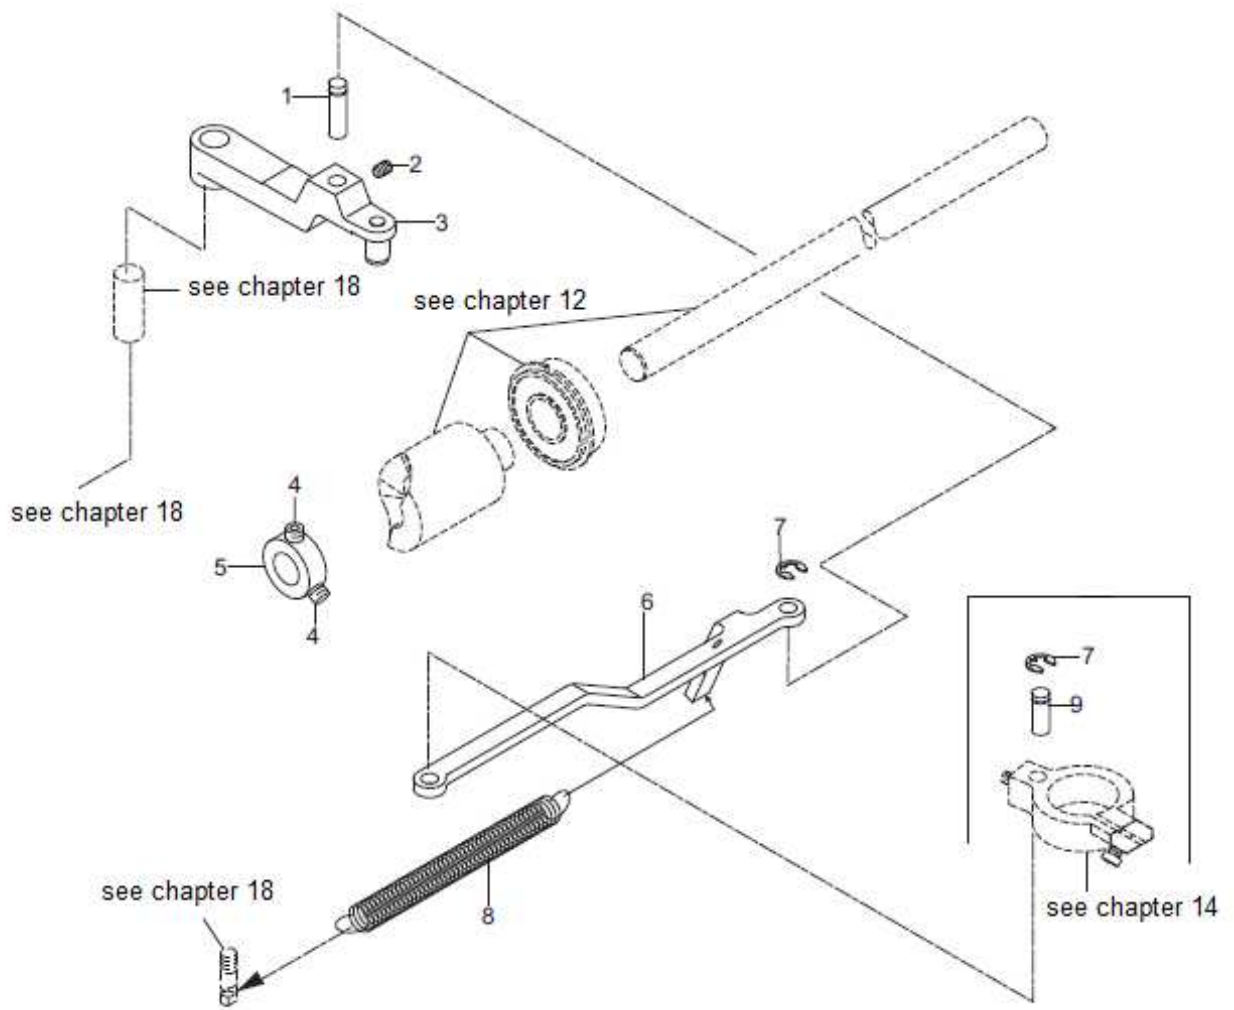

19. Thread trimmer (2)

19. Thread trimmer (2)

Ref. No.	Part No.	Description	QTY
1	10001501	PIN	2
2	10012162	SCREW M5X5	1
3	10001503	SWING ROD ASSEMBLY	1
4	10012162	SCREW M5X5	2
5	10005409	RETAINING RING	1
6	10001504	SHEAR LINE SWING ROD	1
7	10001947	COLLAR	3
8	10001946	SPRING	1
9	10001505	PIN	2