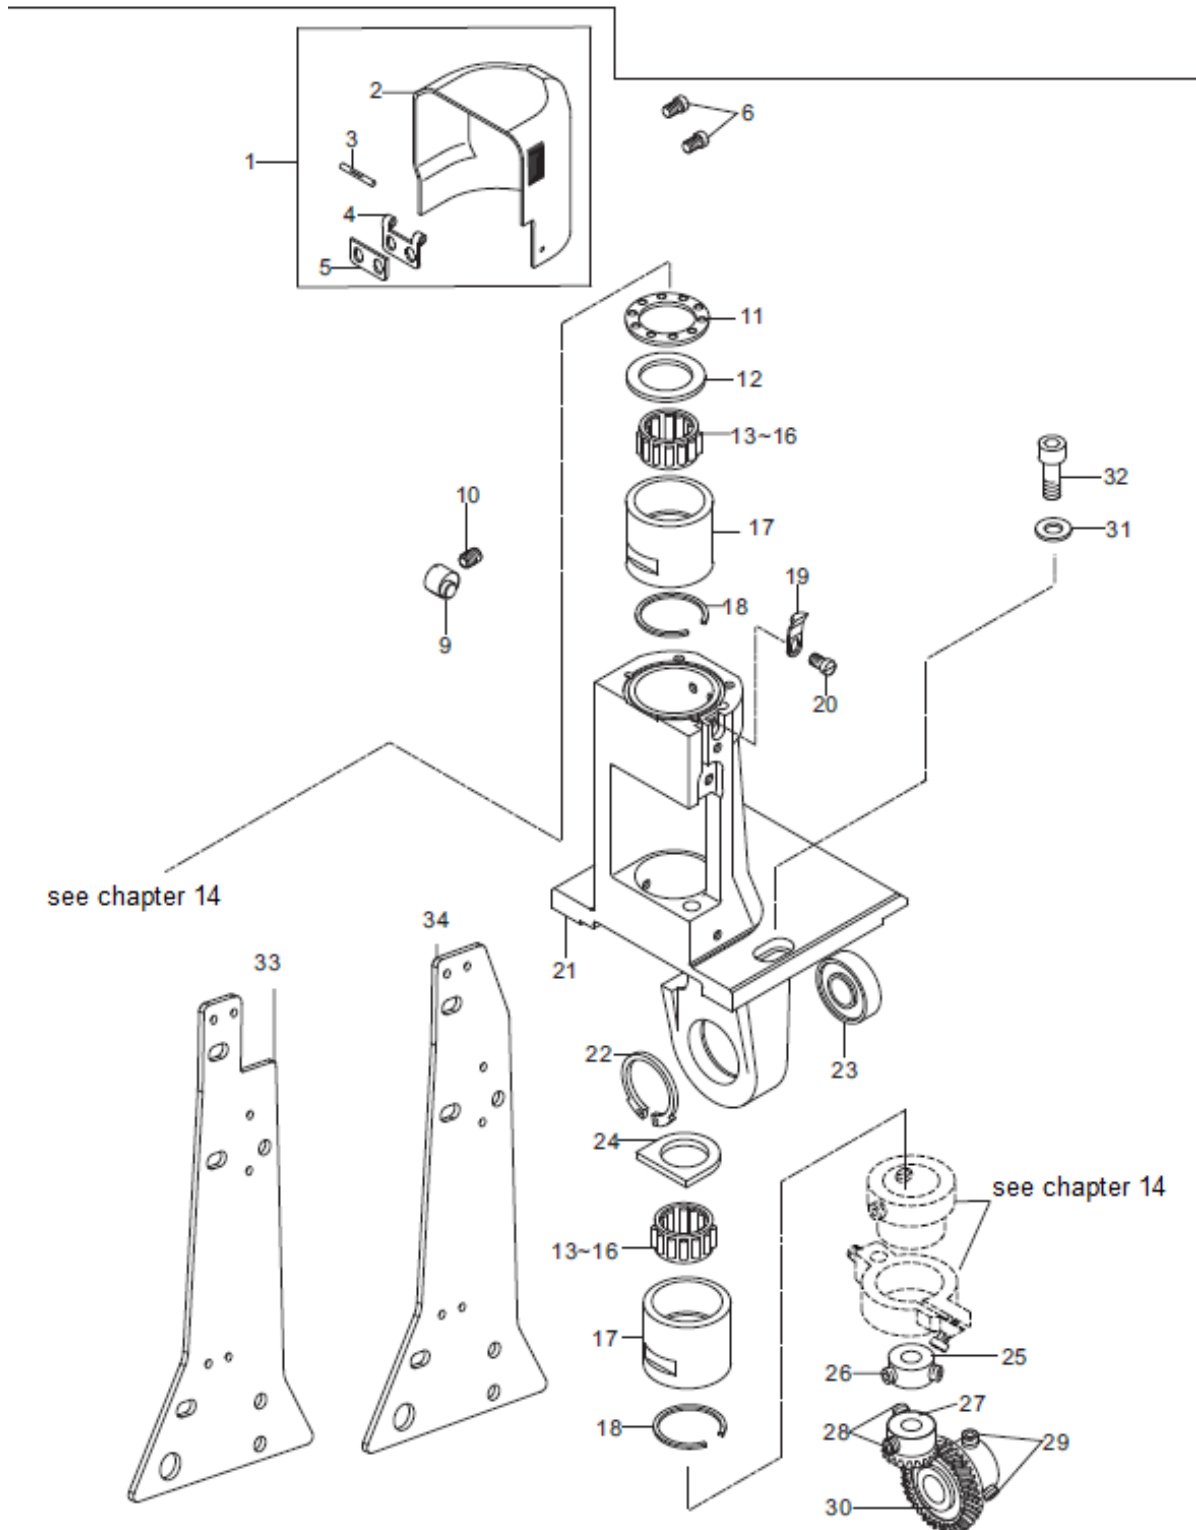

15. Hook post (2)

15. Hook post (2)

Ref No.	Part No.	Description	QTY
1	10038399	HOOK SHIELD COMPONENTS	1
2	10038400	HOOK SHIELD	1
3	10038404	PIN	1
4	10038402	SHIELD DRIVING SEAT	1
5	10038403	WASHER	1
6	10005186	SCREW M4X8	2
-	-	-	-
-	-	-	-
9	10009741	SCREW M4X6	2
10	10005215	ECCENTRIC PIN	2
11	10005398	END BEARING	1
12	10005052	WASHER	1
13	10007377	NEEDLE BEARING	2
14	10007376	NEEDLE BEARING	(2)
15	10007275	NEEDLE BEARING	(2)
16	10007274	NEEDLE BEARING	(2)
17	10005259	HOOK SHAFT SLEEVE	2
18	10005383	COLLAR	2
19	10004999	SPRING PLATE	1
20	10005309	SCREW M4X6	1
21	20003491	HOOK THE RIGHT BEARING	1
22	10005029	COLLAR	1
23	10007200	BEARING 6001ZZ	1
24	10005177	OIL FELT	1
25	10005413	COLLAR	1
26	10005549	SCREW M6X0.75X5	2
27	10006298	THE HOOK DRIVING GEAR II	1
28	10005258	SCREW M6X0.75X5	2
29	10005119	SCREW M6X0.75X6	2
30	10006297	THE HOOK DRIVING GEAR I	1
31	10009008	SCREW M6X16	4
32	10005550	WASHER $\phi 6$	4
33	20013282	ONE NEEDLE PLATE MEASURING	1
34	20003490	PLATE MEASURING	1