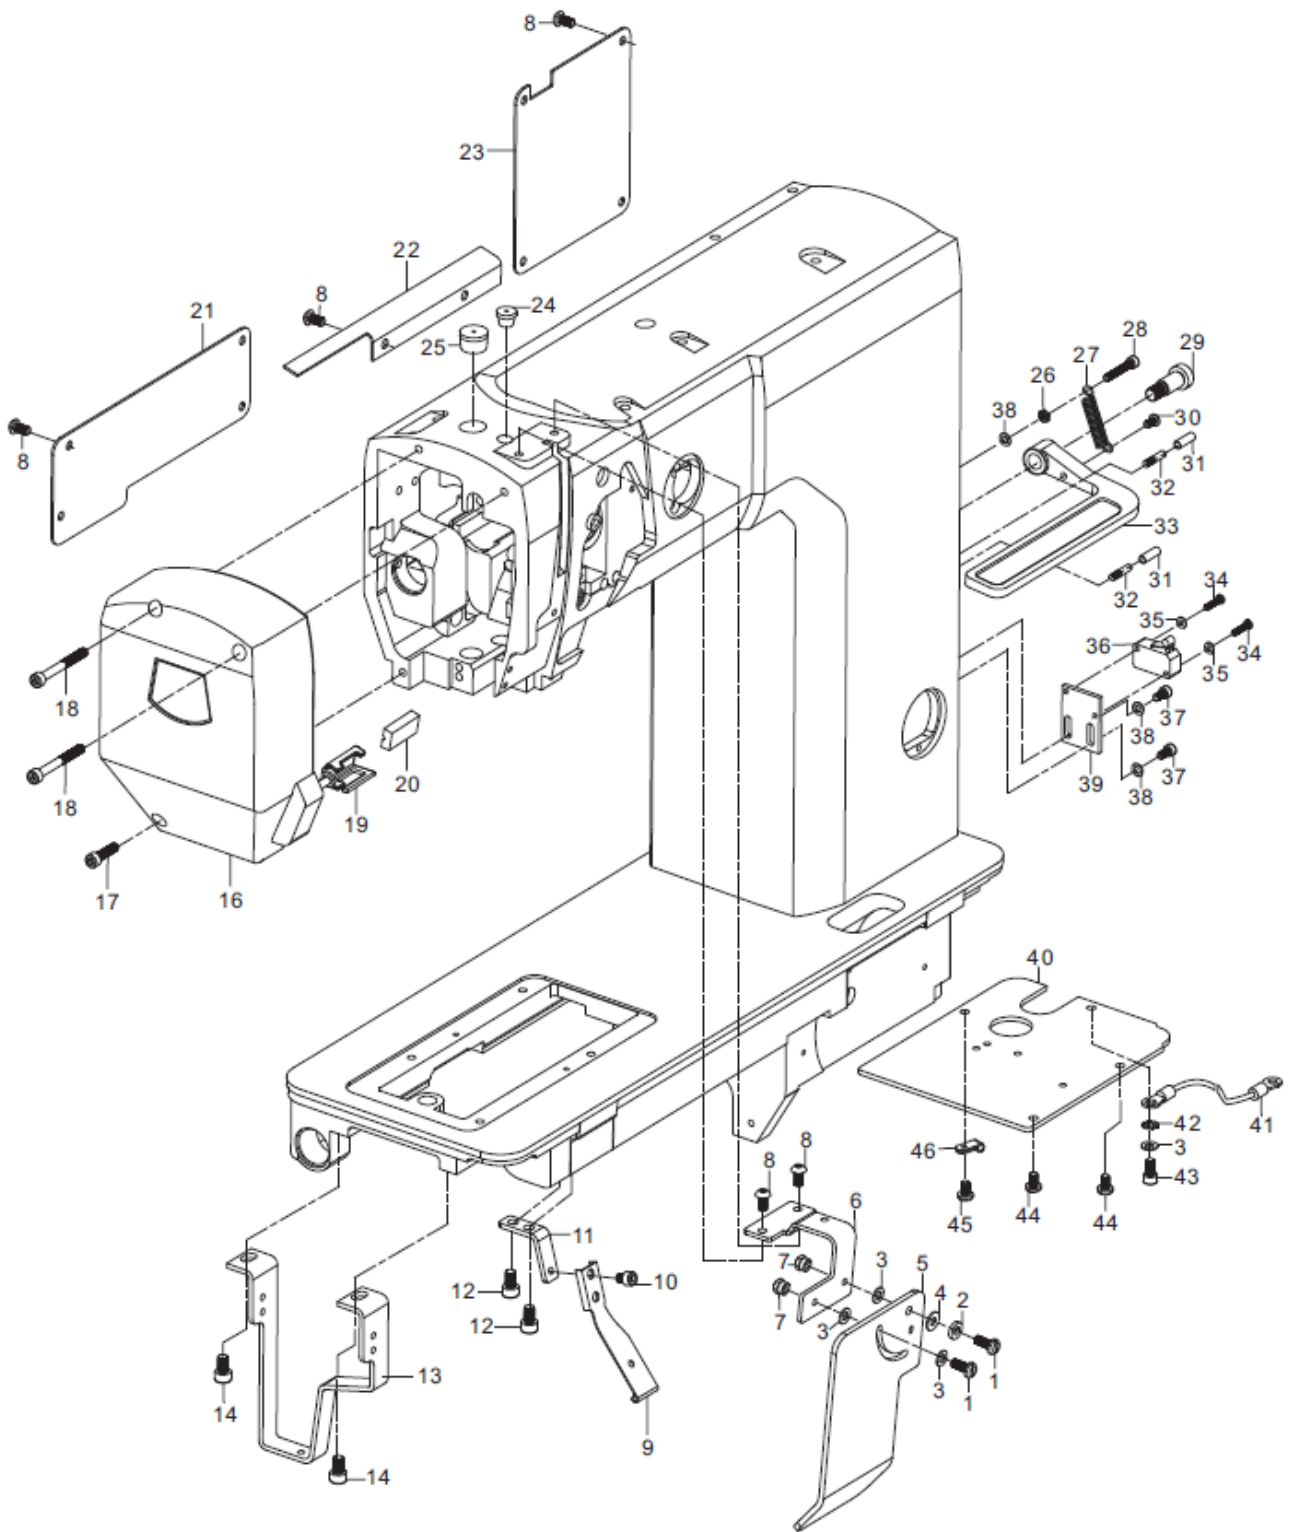

1. Housing Sections

1. Housing Sections

Ref. No.	Part No.	Description	QTY
1	10005271	SCREW M5X12	2
2	10003235	WASHER ϕ5	1
3	10005016	WASHER ϕ5	4
4	10001413	WASHER ϕ5	1
5	10001607	PROTECTION APRON	1
6	20003964	PROTECTION APRON BASKET	1
7	10003021	NUT M5	2
8	10007096	SCREW M5X10	12
9	10005187	SAFETY PLATE	1
10	10005539	SCREW M5X6	1
11	10005008	TRESTLE BOARD	1
12	10005122	SCREW M6X10	2
13	10005426	BRACKET	1
14	10004974	SCREW M6X10	2
-	-	-	-
16	10041427	PANEL	1
17	10003141	SCREW M5X20	1
18	10041446	SCREW M5X45	2
19	10001410	THREAD CROSSING COLUMN	1
20	10001606	PANEL FELT	1
21	20003398	BACK COVER BOARD PAINTING	1
22	20003397	ZONE PLATE	1
23	20014552	BACK COVER BOARD	1
24	10005124	OIL DAM	1
25	10005501	OIL DAM	1
26	10003027	NUT M4SPRING	1
27	10005446	SCREW M4X25	1
28	10001608	SCREW M5X12	1
29	10036441	SCREW M4X6	1
30	10005107	OIL PIPE ϕ3Xϕ5	1
31	10007800	SCREW M4X8	2
32	10036440	SPANNER OF REVERSAL STITCH	2
33	20014397	SCREW M3X14	1
34	10001368	WASHER ϕ3	2
35	10002068	POWER SWITCH	2
36	10035679	SCREW M4X8	1
37	10005350	WASHER ϕ4	2
38	10005260	ADJUSTMENT PLATE	2
39	20012263	BOTTOM COVER	1
40	10041476	GROUND LEAD	1
41	10005458	WASHER ϕ5	1
42	10005425	SCREW M5X10	1
43	10005322	SCREW M5X8	1
44	10005003	SCREW M5X8	2
45	10005513	SCREW M5X8	1
46	10008228	CLAMP	1