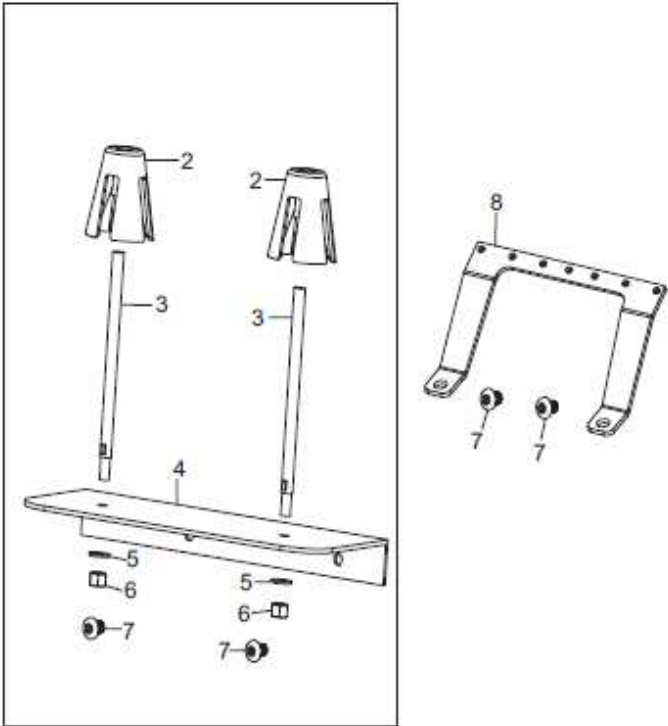

22. Accessories components (1)

22. Accessories components (1)

Ref. No.	Part No.	Description	QTY
1	-	-	-
2	10004287	WIRE DISC PLASTIC PRESSING BLOCK	2
3	10041472	WIRE RACK SHAFT	2
4	10041471	WIRE COIL BRACKET	1
5	10009207	WASHER $\phi 5$	2
6	10002953	NUT $\phi 5$	2
7	10007096	SCREW M5X10	2
8	10041470	LEAD WIRE FRAME	1
9	10005193	PIN 4X18	1
10	10005045	CONTROL ROD	1
11	10005199	CONTROL ROD JOINTS	1
12	10005234	SCREW M8X14	2
13	10005213	CONTROL STICK	1
14	10005421	SCREW M5X13.3	1
15	10005273	KNEE CONTROL ADJUSTING BRACKET	1
16	10005115	KNEE CONTROL FRAME	1
17	10004975	KNEE CONTROL ASSEMBLY	1
18	10005455	KNEE CONTROL PAD	1
19	10048219	PEDAL	1
20	10048223	SELF TAPING SCREW	3