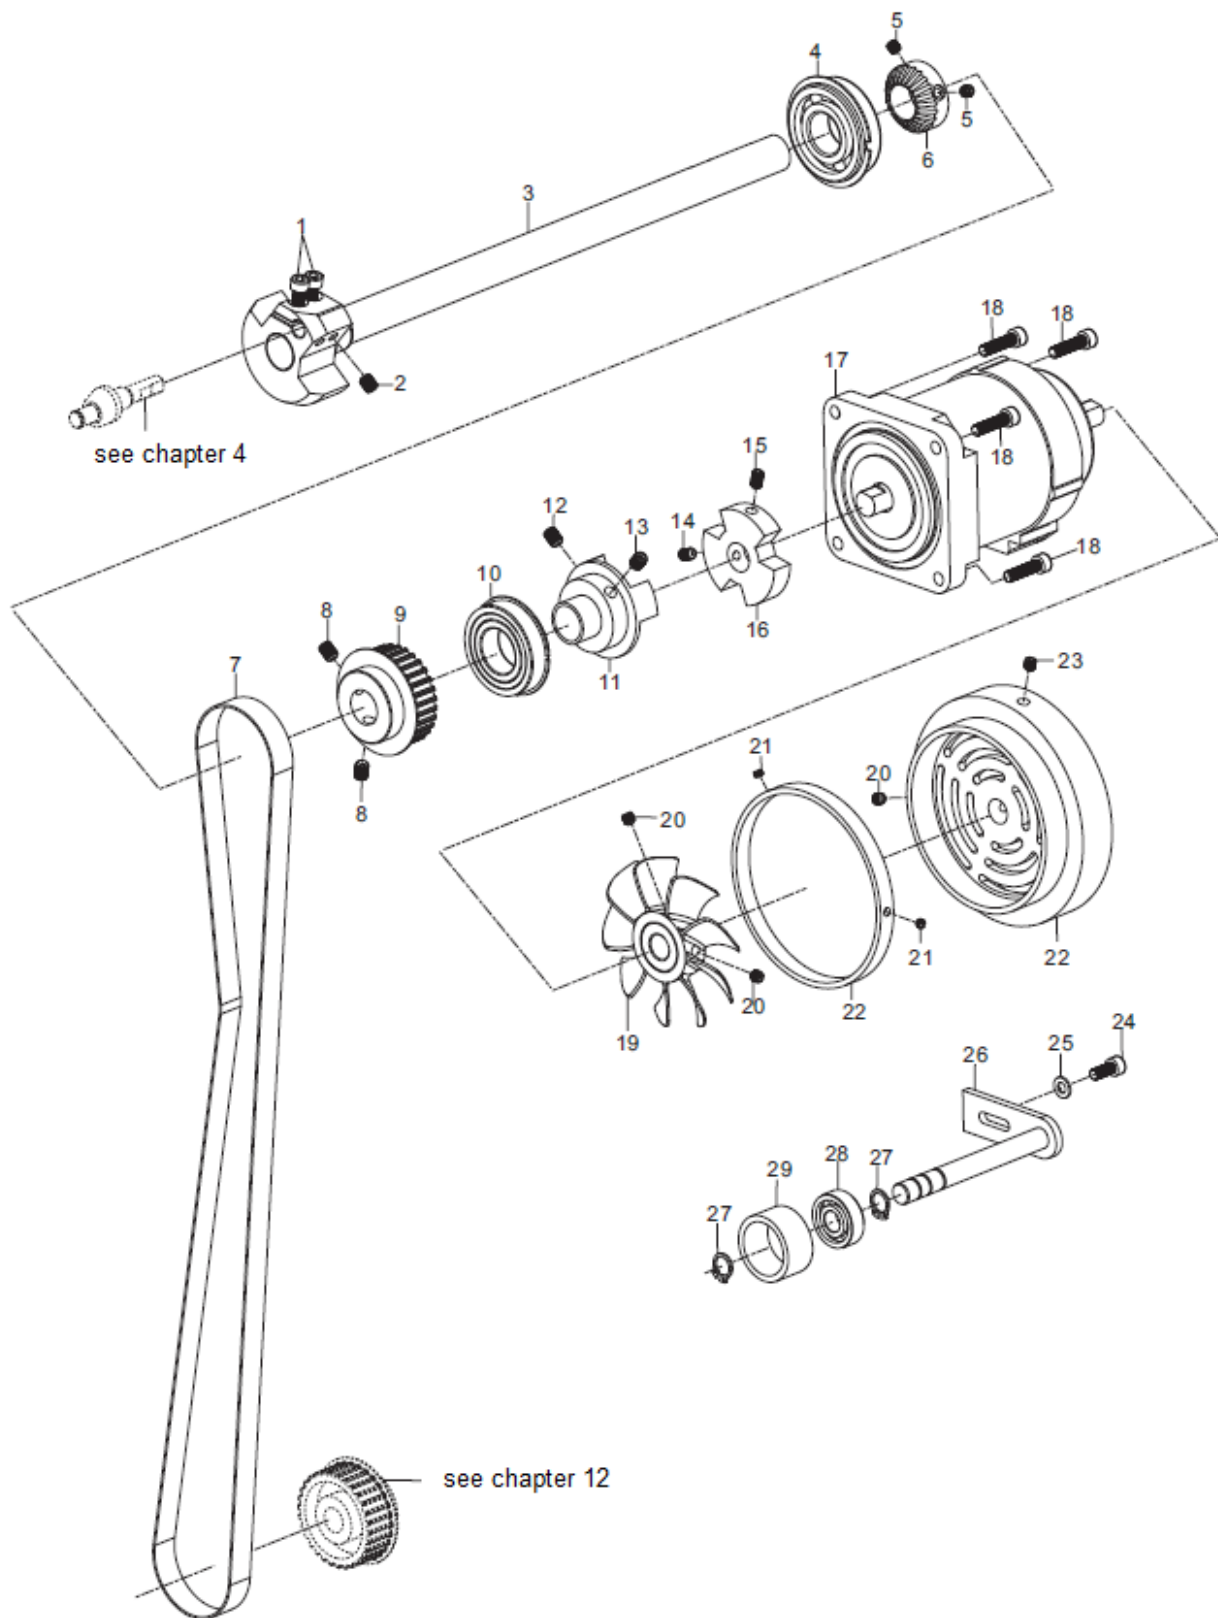

6. Arm parts (1)

6. Arm parts (1)

Ref. No.	Part No.	Description	QTY
1	10010953	SCREW M5X10	2
2	10005466	SCREW M6X0.75X7	1
3	10041482	COUNTER WEIGHT ASSY	1
4	10003578	BEARING 6204ZZNR	1
5	10012162	SCREW M5X5	2
6	10005327	PULLEY	1
7	10041479	SYNCHRONOUS BELT	1
8	10009187	SCREW M6X8	2
9	10041636	SPINDLE PULLEY	1
10	10041481	BEARING 60/22ZZNR NSK	1
11	10041480	COUPLING	1
12	10005300	SCREW M6X0.75X8	1
13	10004938	SCREW M6X0.75X8	1
14	10003148	SCREW M5X8	1
15	10041967	SCREW M5X8	1
16	10042979	COUPLING RUBBER	1
17	10045175	ELECTRIC MACHINERY	1
18	10000157	SCREW M5X18.5	4
19	10041729	FAN	1
20	10003152	SCREW M5X5	3
21	10006279	SCREW M4X2.8	2
22	20014466	UPPER WHEEL	1
23	10012162	SCREW M5X5	1
24	10005139	SCREW M5X12	1
25	10005016	WASHER ϕ5	1
26	10041473	SEAL PART	1
27	10004945	COLLAR	2
28	10003576	BEARING 6000ZZ	1
29	10005396	BEARING BUSH	1