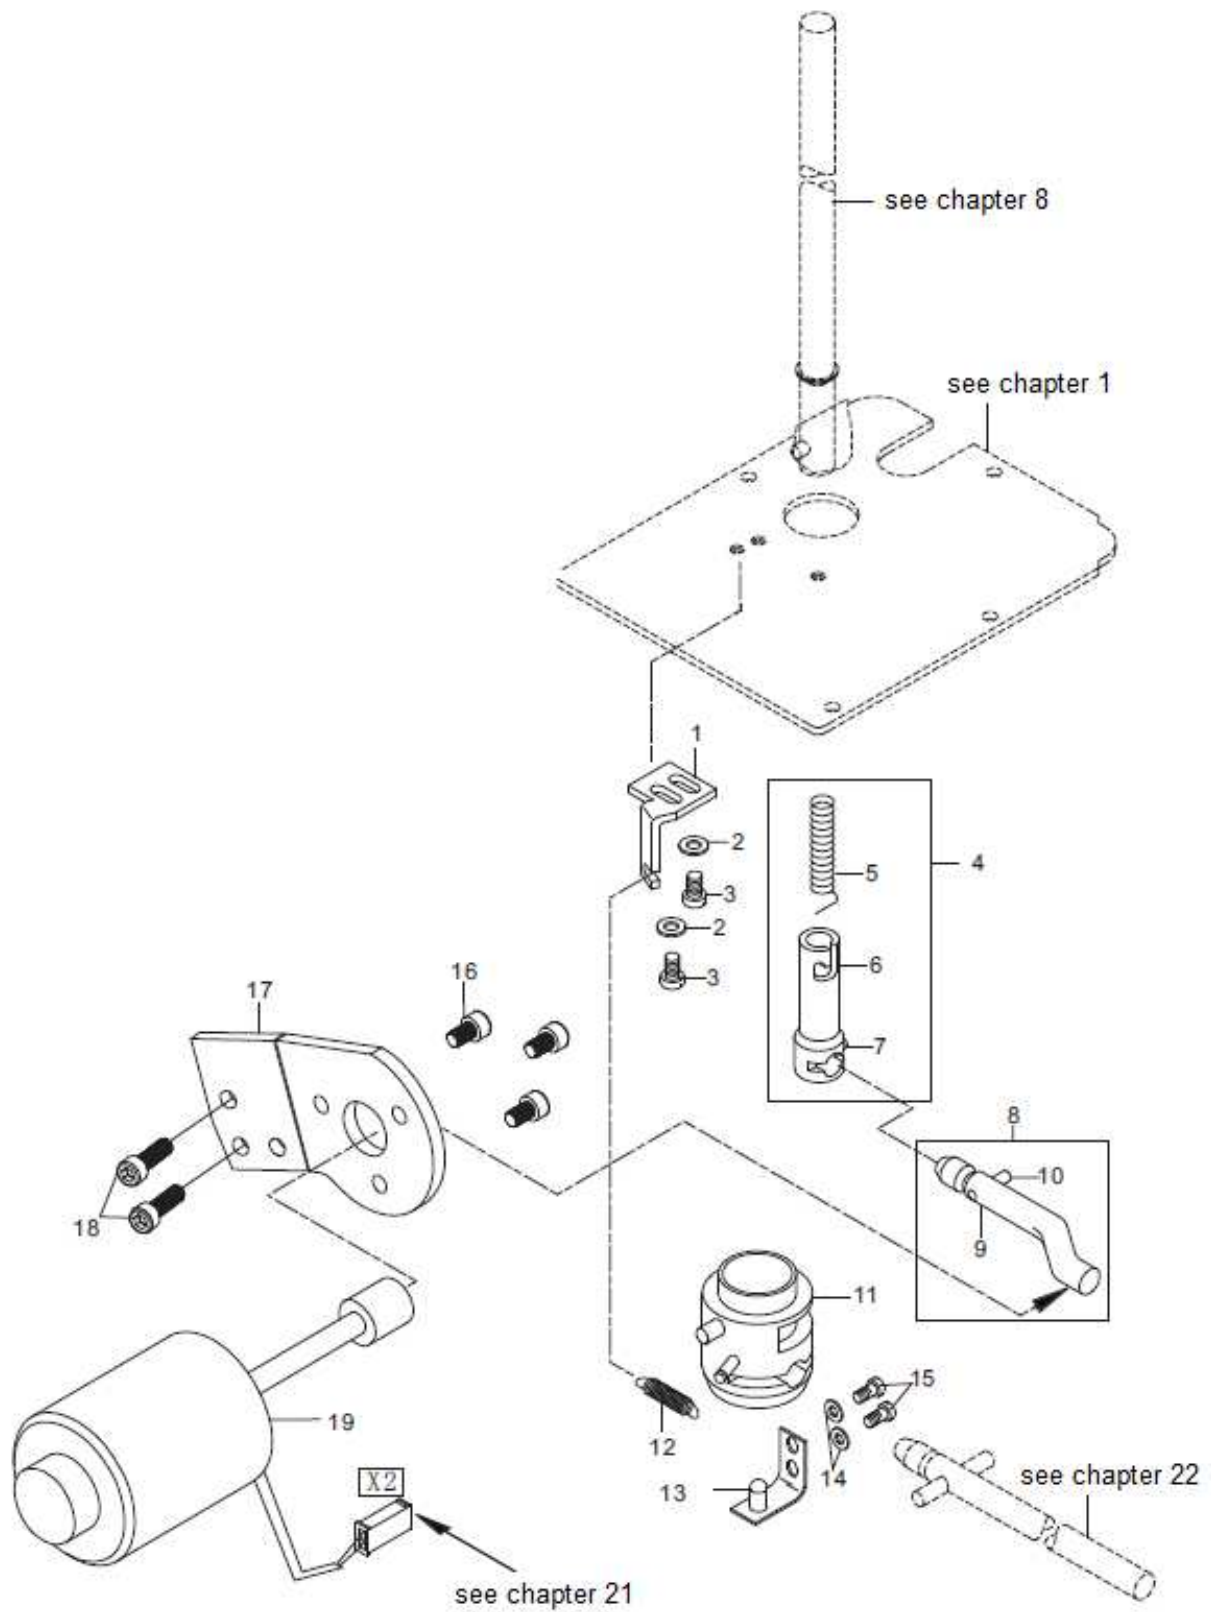

20. Automatic presser foot lifter

20. Automatic presser foot lifter

Ref. No.	Part No.	Description	QTY
1	10001489	RESET PLATE	1
2	10005260	WASHER ϕ4	2
3	10010953	SCREW M5X10	2
4	10005514	MANIPULATING THE TOP COLUMN ASSEMBLY	1
5	10005158	SPRING	1
6	10005053	MANIPULATING OF THE TOP PILLAR	1
7	10009741	SCREW M4X6	1
8	10002145	CONTROL ROD BENDING COMPONENT	1
9	10002146	CONTROL ROD BENDING	1
10	10001487	PIN	1
11	10001453	PRESSER FOOT LIFTING COMPONENT OF KNEE	1
12	10002144	SPRING	1
13	10001450	BAFFLE ASSEMBLY	1
14	10005260	WASHER ϕ4	2
15	10005204	SCREW M4X6	2
16	10005122	SCREW M6X10	3
17	10001802	MOUNTING PLATE	1
18	10002028	SCREW M6X20	2
19	10041477	PRESSER FOOT LIFTING ELECTROMAGNET	1