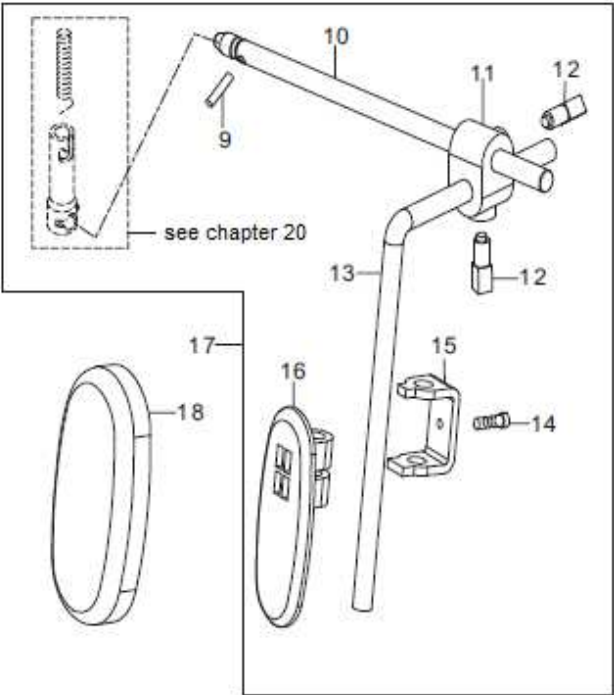

22. Accessories components (1)

22. Accessories components (1)

Ref. No.	Part No.	Description	QTY
1	-	-	-
2	10004287	WIRE DISC PLASTIC PRESSING BLOCK	2
3	10041472	WIRE RACK SHAFT	2
4	10041471	WIRE COIL BRACKET	1
5	10009207	WASHER $\phi 5$	2
6	10002953	NUT $\phi 5$	2
7	10007096	SCREW M5X10	2
8	10041470	LEAD WIRE FRAME	1
9	10005193	PIN 4X18	1
10	10005045	CONTROL ROD	1
11	10005199	CONTROL ROD JOINTS	1
12	10005234	SCREW M8X14	2
13	10005213	CONTROL STICK	1
14	10005421	SCREW M5X13.3	1
15	10005273	KNEE CONTROL ADJUSTING BRACKET	1
16	10005115	KNEE CONTROL FRAME	1
17	10004975	KNEE CONTROL ASSEMBLY	1
18	10005455	KNEE CONTROL PAD	1
19	10048219	PEDAL	1
20	10048223	SELF TAPING SCREW	3