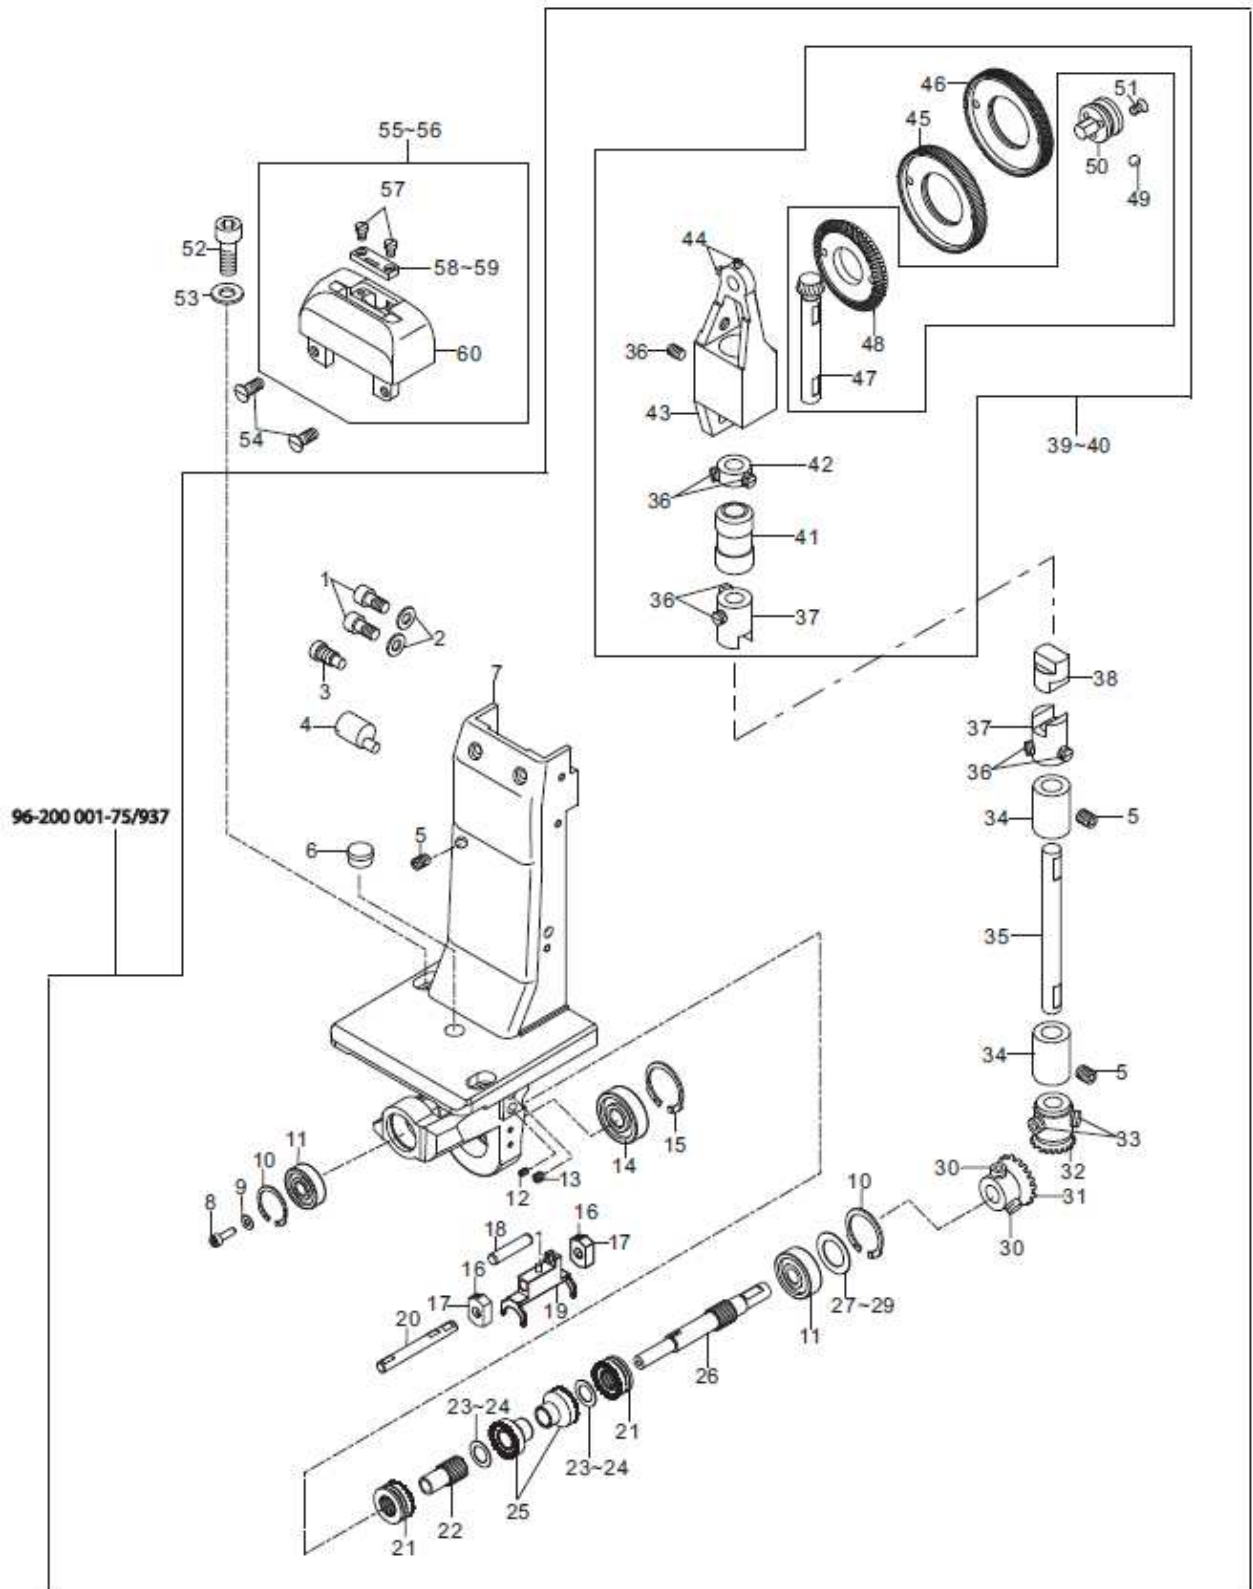

16. Feed wheel post

16. Feed wheel post

Ref. No.	Part No.	Description	QTY
1	10005139	SCREW M5X12	2
2	10005016	WASHER ϕ5	2
3	10004978	SCREW M6X8	1
4	10005257	PIN	1
5	10009741	SCREW M4X6	1
6	10005407	OIL WICK	1
7	20013283	FEEDING SUPPORT D PAINT	1
8	10009533	SCREW M3X8	1
9	10002068	WASHER ϕ3	1
10	10005432	COLLAR	2
11	10003586	BEARING 608ZZ	2
12	10002853	SCREW M3X8	1
13	10012162	SCREW M5X5	1
14	10007200	BEARING 6001ZZ	1
15	10005029	COLLAR	1
16	10009741	SCREW M4X12	4
17	10038313	BLOCK	2
18	10038311	LIMIT SHAFT	1
19	10038312	THE SWITCH SLIDE	1
20	10038314	GUIDE SHAFT	1
21	10049853	SLIP CLUTCH	2
22	10038310	SPLINE SHAFT	1
23	10038304	WASHER	6
24	10038303	WASHER	(6)
25	10049850	DRIVE GEAR COMPONENTS	2
26	10038305	FEEDING DRIVE SHAFT	1
27	10001564	WASHER	(3)
28	10007788	WASHER	3
29	10007789	WASHER	(3)
30	10005119	SCREW M6X0.75X6	2
31	10007879	FEEDING MECHANISM GEAR I	1
32	10007907	FEEDING MECHANISM GEAR II	1
33	10005549	SCREW M6X0.75X5	2
34	10005431	AXLE SLEEVE	2
35	10005402	FEEDING TRANSMISSION SHAFT	1
36	10012162	SCREW M5X5	7
37	10005236	COUPLING BUSHING	2
38	10005084	CONNECTING BLOCK	1
39	10005376	STRAIGHT TOOTH FEEDING MECHANISM	1
40	10043255	KNURLING TOOTH FEEDING MECHANISM	(1)
41	10005082	AXLE SLEEVE	1
42	10005310	COLLAR	1
43	10005185	FEEDING MECHANISM OF BEARING	1
44	10005354	SCREW M3X4	2
45	10005037	FEEDING STRAIGHT TOOTH	1
46	10043256	KNURLING TOOTH FEED TRAY	(1)
47	10005071	THE FEED DRIVING BEVEL GEAR I	1
48	10005117	THE FEED DRIVING BEVEL GEAR II	1
49	10006178	STEEL BALL ϕ2	23
50	10028364	THE CONNECTING BLOCK ASSEMBLY	1