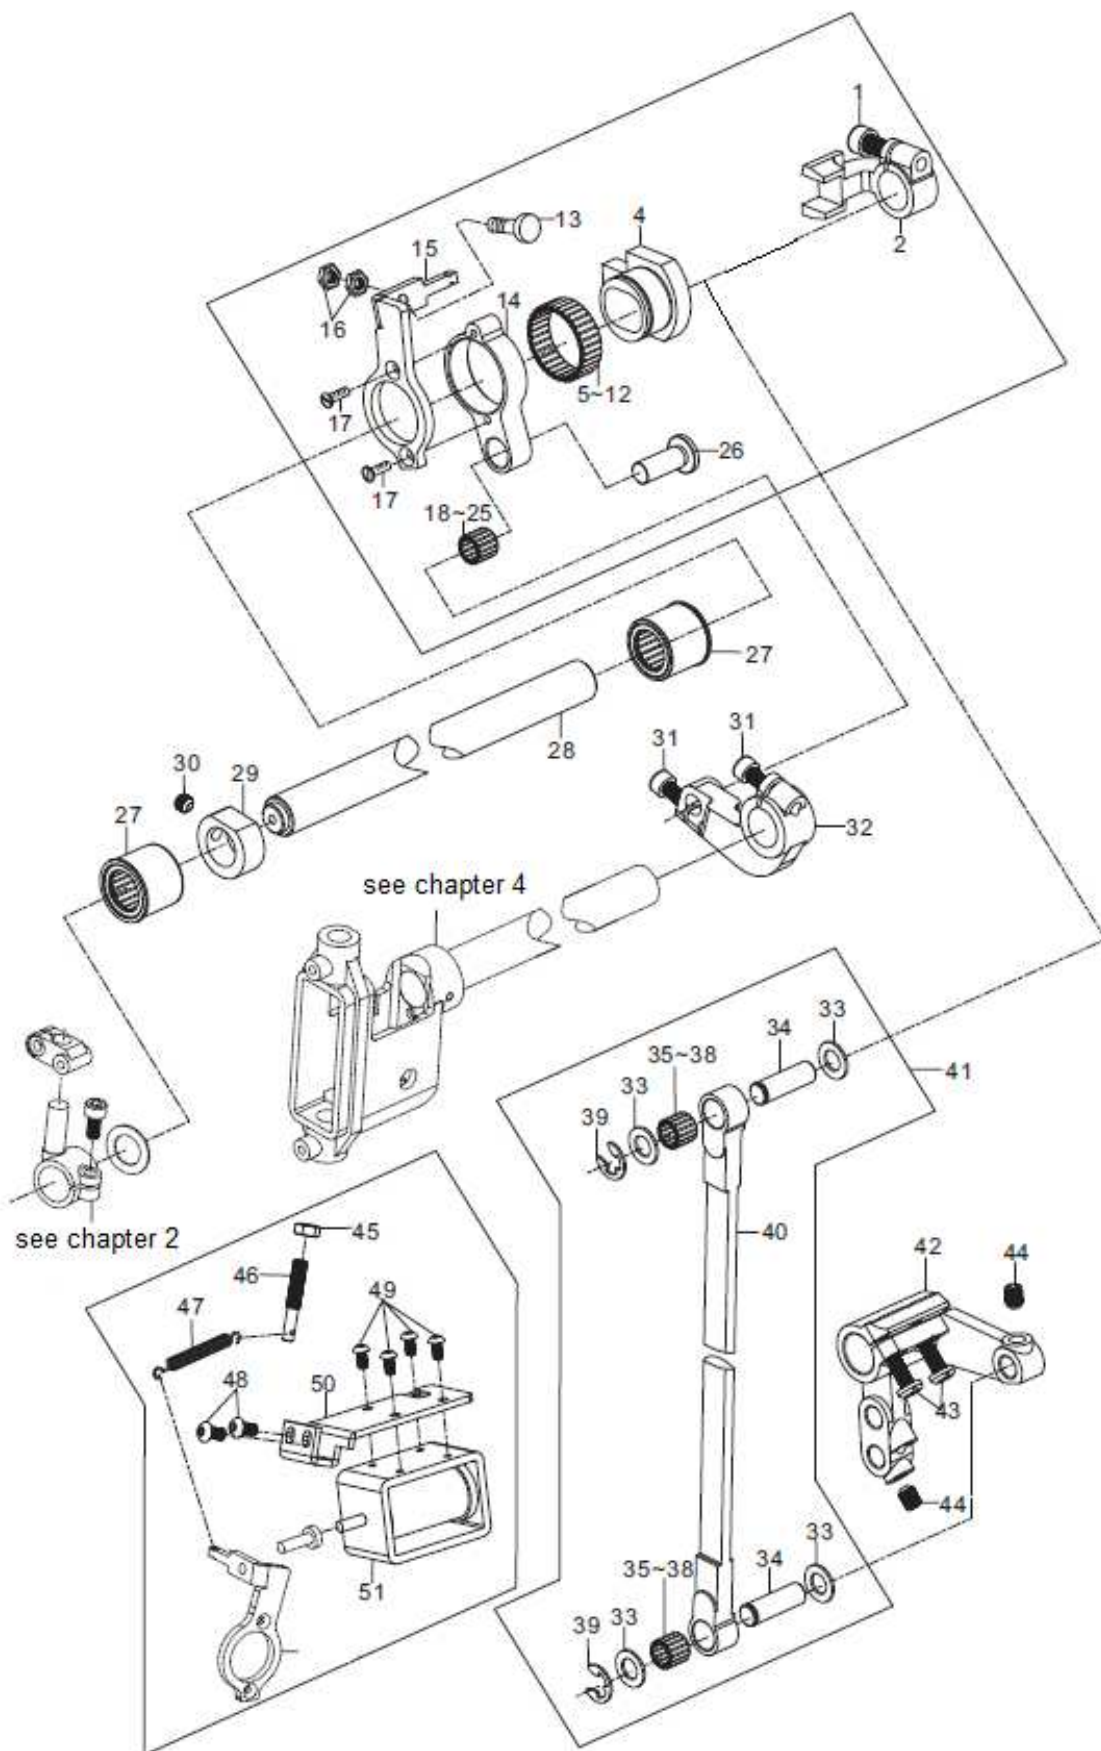

7. Arm parts (2)

7. Arm parts (2)

Ref. No.	Part No.	Description	QTY
1	10009008	SCREW M6X16	3
2	10041469	CRANK SLIDER GROOVE	1
-	-	-	-
4	10041468	CRANK SLIDER	1
5	10005255	NEEDLE BEARING	(1)
6	10007324	NEEDLE BEARING	(1)
7	10007325	NEEDLE BEARING	(1)
8	10007270	NEEDLE BEARING	(1)
9	10007271	NEEDLE BEARING	(1)
10	10007326	NEEDLE BEARING	(1)
11	10007327	NEEDLE BEARING	(1)
12	10007272	NEEDLE BEARING	1
13	10043257	SCREW	1
14	10001974	RECIPROCATION ROD	1
15	10002301	OSCILLATING ROD	1
16	10001146	NUT M5	2
17	10005451	SCREW M3X10	1
18	10005035	NEEDLE BEARING	(1)
19	10007195	NEEDLE BEARING	(1)
20	10007196	NEEDLE BEARING	(1)
21	10007197	NEEDLE BEARING	(1)
22	10007198	NEEDLE BEARING	(1)
23	10007199	NEEDLE BEARING	(1)
24	10007367	NEEDLE BEARING	(1)
25	10007368	NEEDLE BEARING	1
26	10005047	FEED REGULATOR CONNECTING ROD PIN	1
27	20000485	NEEDLE BAR ROCK SHAFT BUSH	2
28	10005111	UPPER SHAFT ASSY	1
29	10040233	THRUST COLLAR	1
30	10005258	SCREW M6X0.75X5	1
31	10005139	SCREW M5X12	2
32	10005481	CRANK	1
33	10005510	WASHER ϕ8	4
34	10005368	SHAFT	2
35	10007198	NEEDLE BEARING	(2)
36	10007199	NEEDLE BEARING	(2)
37	10007367	NEEDLE BEARING	2
38	10007368	NEEDLE BEARING	(2)
39	10005473	THRUST COLLAR	2
40	10005416	LINK SHAFT	1
41	10004980	LINK SHAFT ASSY	1
42	10041475	LINK	1
43	10005271	SCREW M5X12	2
44	10005300	SCREW M6X0.75X8	2
45	10002096	NUT M6	1
46	10041443	SPRING PIN	1
47	10002550	SPRING	1
48	10007096	SCREW M5X10	2
49	10005107	SCREW M4X6	4
50	20003978	PLATE	1
51	10001926	SWING SPAN ELECTROMAGNET	1