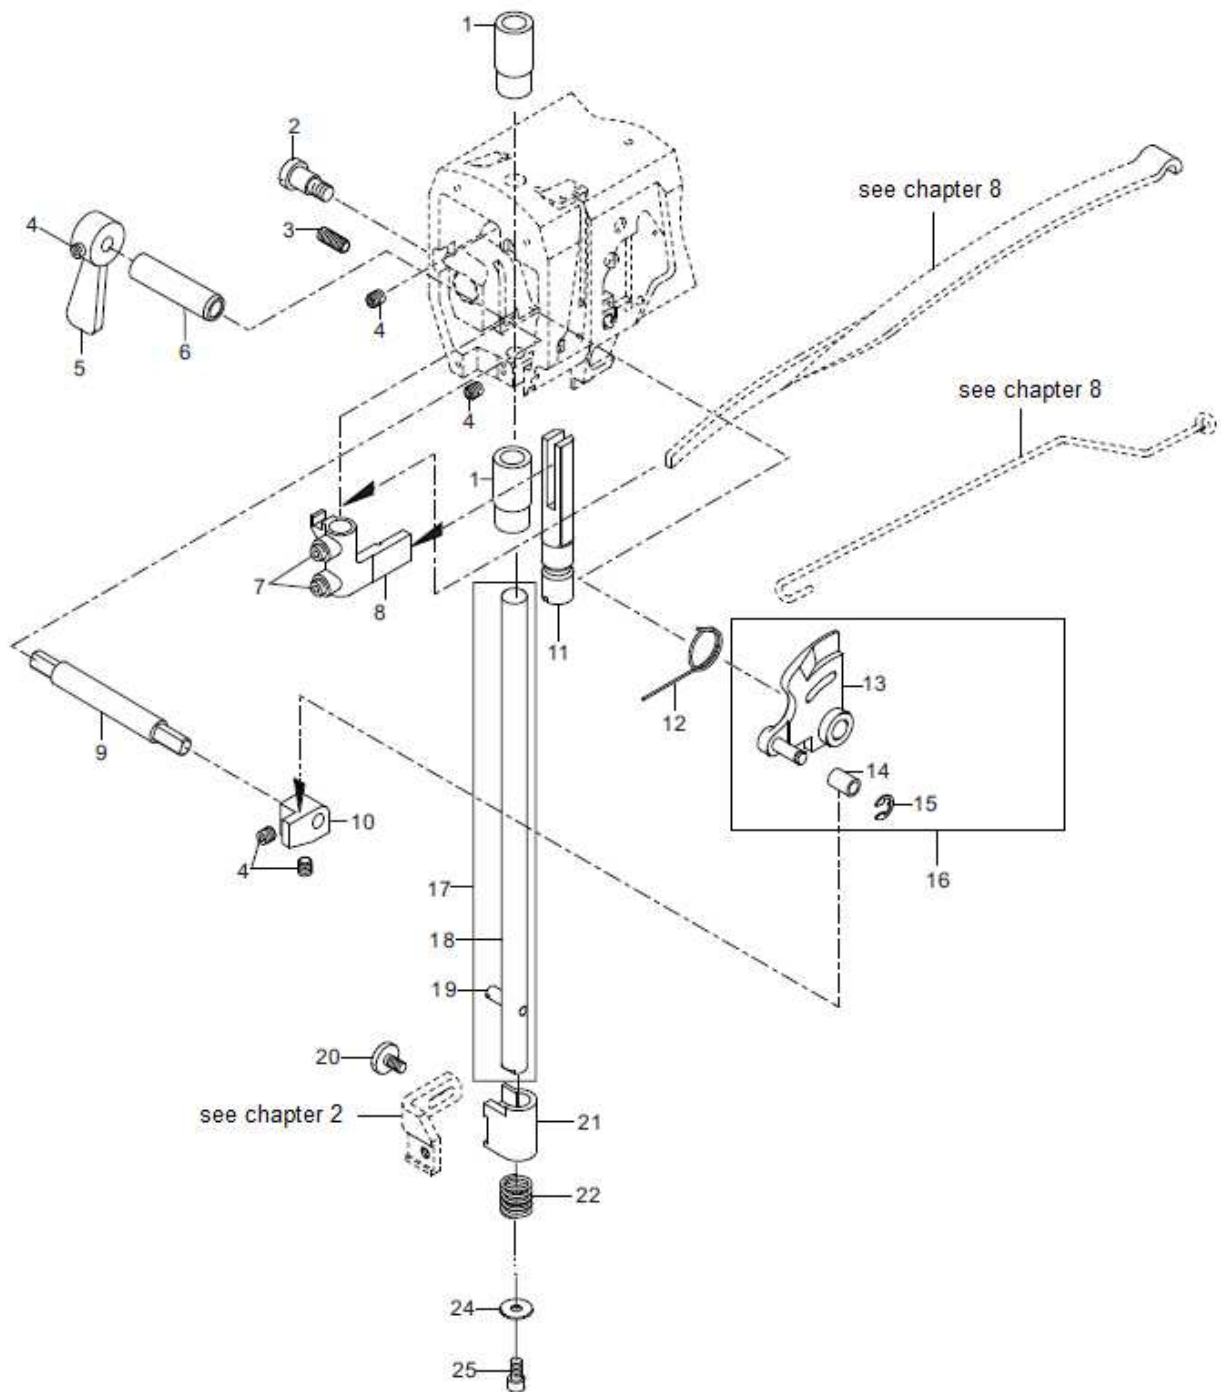

3. Needle head parts (2)

3. Needle head parts (2)

Ref. No.	Part No.	Description	QTY
1	10005546	STRUT BAR BEARING	2
2	10005312	SCREW M6X8	1
3	10009187	SCREW M6X8	1
4	10012162	SCREW M5X5	5
5	20003486	PRESSER FOOT SPANNER	1
6	10005412	PRESSER FEET HANDLE BUSHING	1
7	10005549	SCREW M6X8	2
8	10005208	STRUT BAR SLIDES	1
9	10005011	PRESSER FOOT LIFT AXLE	1
10	10005543	PRESSER FOOT LIFT BUMP	1
11	10005192	STRUT BAR SLIDES GUIDE BAR	1
12	10005418	REPLACEMENT SPRING	1
13	10005239	PRESSER FOOT LIFT JOINING	1
14	10005406	PRESSER FOOT LIFT PIN	1
15	10005078	COLLAR	1
16	10039313	PRESSER FOOT LIFT ASM	1
17	10005178	PRESSER FOOT ASM	1
18	10005247	PRESSER FOOT	1
19	10005422	SCREW M4X5.2	1
20	10005243	SCREW M4X8	1
21	10005068	PRESSER FOOT HANDLE	1
22	10005460	PRESSER SPRING	1
-	-	-	-
24	10005415	WASHER ϕ4	1
25	10005350	SCREW M4X8	1