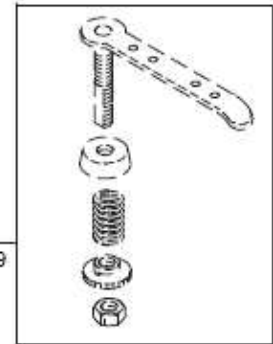

23. Accessories components (2)

33-34

23. Accessories components (2)

Ref. No.	Part No.	Description	QTY
1	10005114	HEAD SUPPORT	2
2	10005248	HEAD CUSHION	2
3	10005374	HEAD HINGE	2
4	10005030	HEAD HINGE BASE ASSEMBLY	2
5	10005484	WOOD BRACKET ASSEMBLY	1
6	10005191	FRONT SEAT HEAD PAN	1
7	10005077	HEAD PAN BASE	1
8	10005292	HEAD PAN BACK	1
9	10005299	SCREW M4X5	4
10	10005297	NUT M4	4
11	10005296	HEAD PAN ASSEMBLY	1
12	10008323	WOOD SCREW ST4.2X20-C-H	6
13	10005363	OIL FELT GASKET	6
14	10007455	HEAD COVER	1
15	10041957	PULL DEVICE	1
16	10003164	SCREW M5X16	2
17	10041972	SIDE PLATE ASSEMBLY	1
18	10041959	ADJUSTING PLATE	1
19	10041961	WELDING GUIDE PLATE	1
20	10041958	SCREW M4X12	1
21	10041964	FASTENING WRENCH	1
22	10041976	SCREW M6X5	1
23	10041968	WELDING ADJUSTMENT	1
24	10003065	SCREW M4X5	4
25	10041965	MOUNTING SEAT	1
26	10041966	SHAFT	1
27	10041971	DRAG SPRING	1
28	10005356	OIL POT	1
29	10009270	INNER SIX ANGLE WRENCH	1
30	10013185	SMALL SCREW DRIVER	1
31	10010995	MEDIUM SCREW DRIVER	1
32	10005461	BOBBIN	3
33	Needles M	NEEDLES 134 PCL 90/14 (MEDIUM MATERIAL)	4
34	Needles H	NEEDLES 134 PCL 120/19 (THICK MATERIAL)	(4)