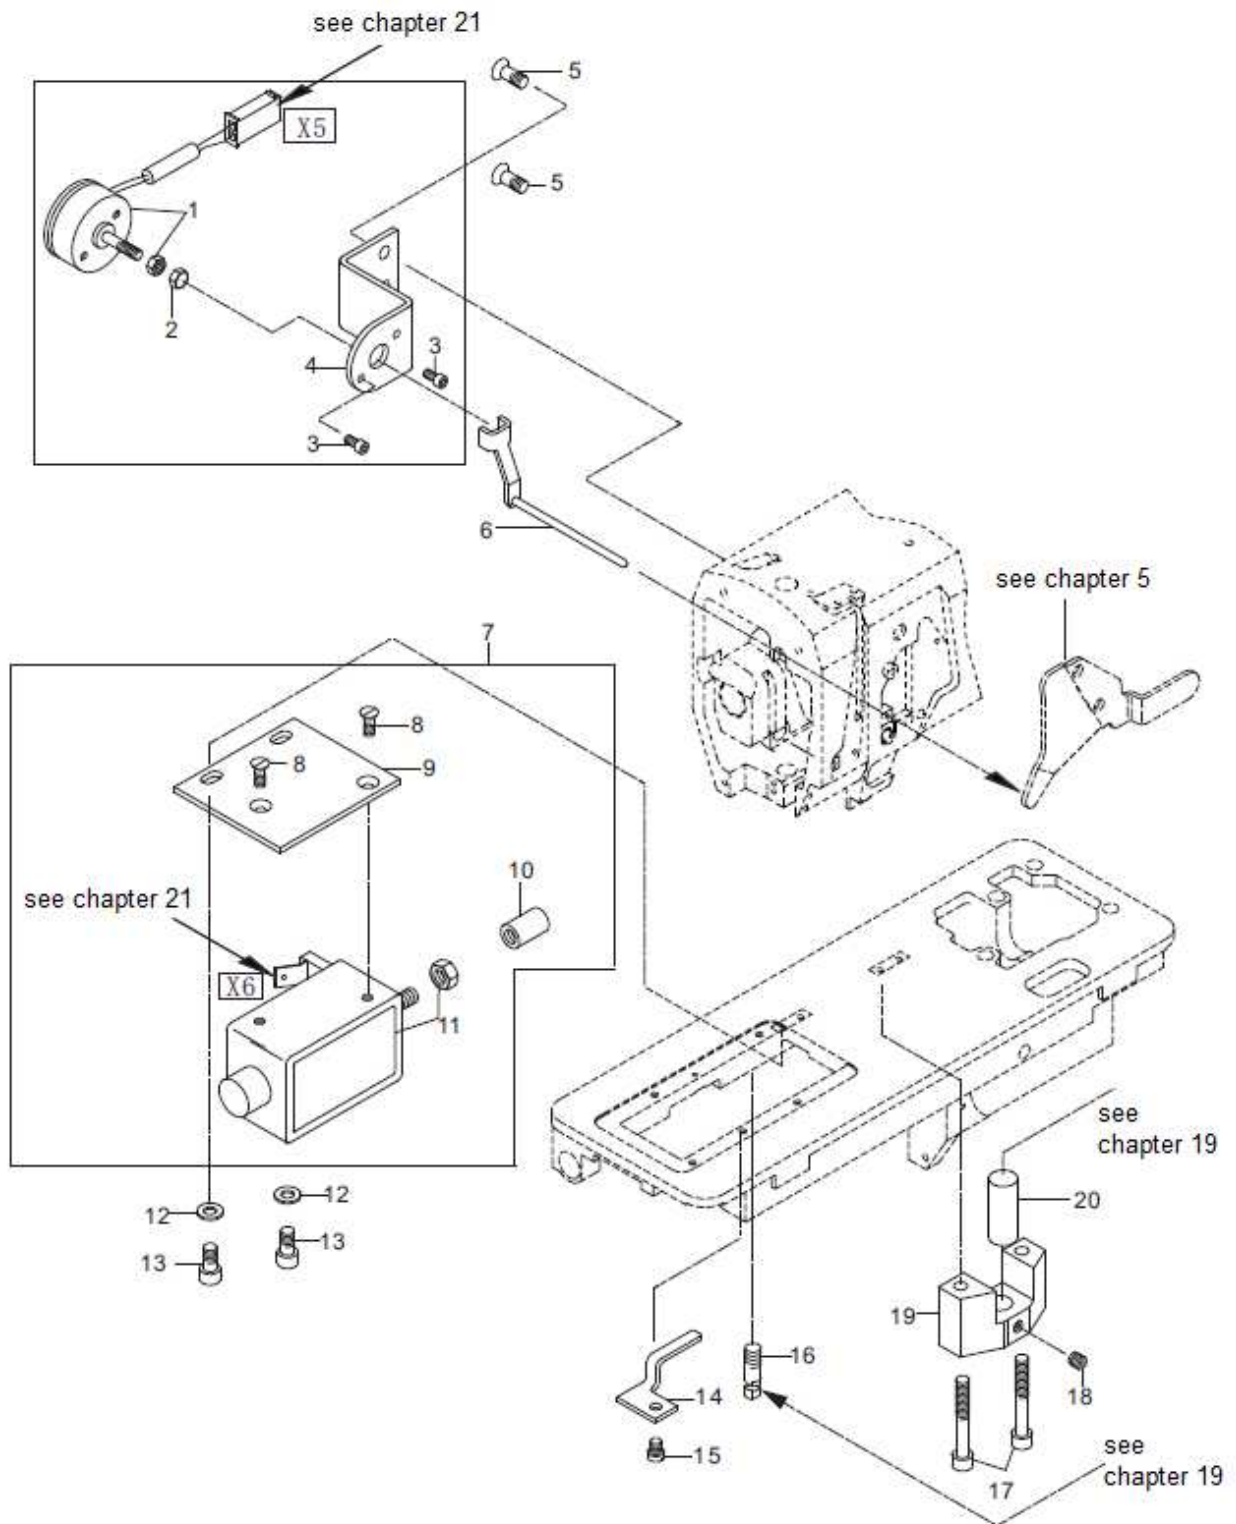

18. Thread trimmer (1)

18. Thread trimmer (1)

Ref. No.	Part No.	Description	QTY
1	10001510	LOOSE LINE ELECTROMAGNET	1
2	10001511	NUT M4	1
3	10002129	SCREW M3X5	2
4	10001506	MOUNTING PLATE	1
5	10001948	SCREW M5X10	2
6	10001657	TENSION RELEASE PIN	1
7	10006402	SHEAR LINE ELECTROMAGNET ASSEMBLY	1
8	10008233	SCREW M4X6	2
9	10001502	MOUNTING PLATE	1
10	10001614	CONNECTING BLOCK	1
11	10001499	SHEAR LINE ELECTROMAGNET	1
12	10005016	WASHER ϕ5	2
13	10010953	SCREW M5X10	2
14	10001508	OIL LINE BAFFLE	1
15	10005076	SCREW M4X5	1
16	10005318	SCREW M6X8	1
17	10001497	SCREW M5X30	2
18	10012162	SCREW M5X5	1
19	10002142	SHEAR LINE SWING ROD SEAT	1
20	10001498	PIN 10X32	1