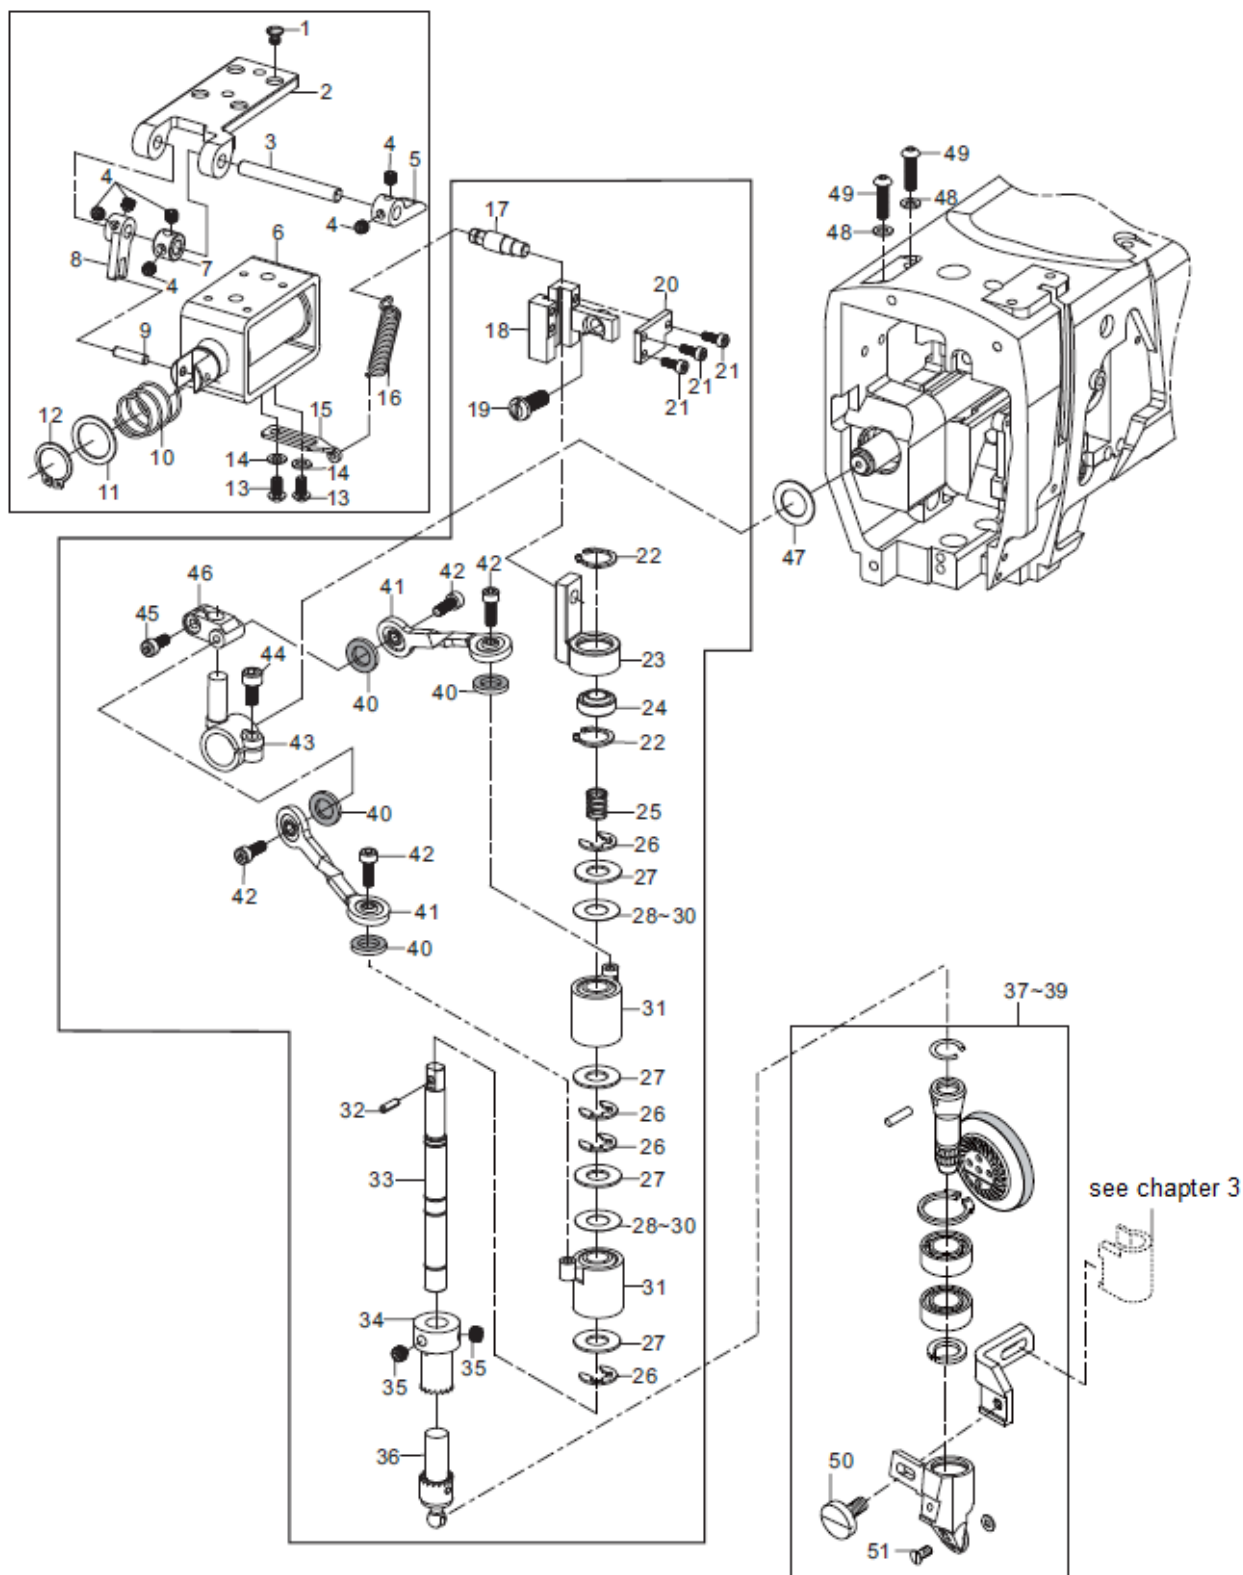

2. Needle Head Parts (1)

2. Needle Head Parts (1)

Ref. No.	Part No.	Description	QTY
1	10005204	SCREW M4X6	4
2	10041433	ELECTROMAGNET PLATE	1
3	10041495	NEEDLE ROLLER	1
4	10003152	SCREW M5X5	6
5	10041437	CRANK	1
6	10041428	BOBBIN JOIN ELECTROMAGNET	1
7	10041435	THRUST COLLAR	1
8	10041432	CRANK	1
9	10002251	PIN 4X18	1
10	10041430	PRESSURE SPRING	1
11	10002254	WASHER	1
12	10003234	COLLAR	1
13	10005107	SCREW M4X6	2
14	10005260	WASHER ϕ 4	2
15	10041431	SPRING LOCATING PLATE	1
16	10041442	OFFSETTING SPRING	1
17	10041438	PIN	1
18	10041439	LINEAR GUIDEWAY	1
19	10005372	SCREW M6X16	1
20	10041441	PRESSURE PLATE	1
21	10009553	SCREW M3X8	3
22	10005487	RETAINING RING	2
23	10041440	CRANK	1
24	10005073	CRANK BEARING	1
25	10001949	PRESSURE SPRING	1
26	10005377	COLLAR	4
27	10005465	WASHER	4
28	10024475	ADJUSTING WASHER A	4
29	10024476	ADJUSTING WASHER B	(4)
30	10024477	ADJUSTING WASHER C	(4)
31	20000472	BEARING SEAT ASM	2
32	10002772	PIN 3X10	1
33	10002143	ROLLER WHEEL COUPLING SPINDLE	1
34	10001405	WHEEL GEAR	1
35	10005549	SCREW M6X5	2
36	10001408	LOWER SEGMENT	1
37	10004082	ϕ 26 IDLER WHEEL FOOT ASM	(1)
38	10005048	ϕ 30 IDLER WHEEL FOOT ASM	1
39	10004101	ϕ 36 IDLER WHEEL FOOT ASM	(1)
40	10005343	FELT	4
41	10005179	BALL CONNECTING ROD	2
42	10005366	SCREW M4X12	4
43	10005212	UNION	1
44	10010953	SCREW M5X10	1
45	10012752	SCREW M4X10	1
46	10005043	BASE FRAME	1
47	10005194	WASHER 15.1X24.5X1.5	1
48	10005016	WASHER 5.3X10X1	2
49	10041434	SCREW M5X18	2
50	10005243	SCREW M4X8	1
51	10005070	SCREW M2.5X6	1