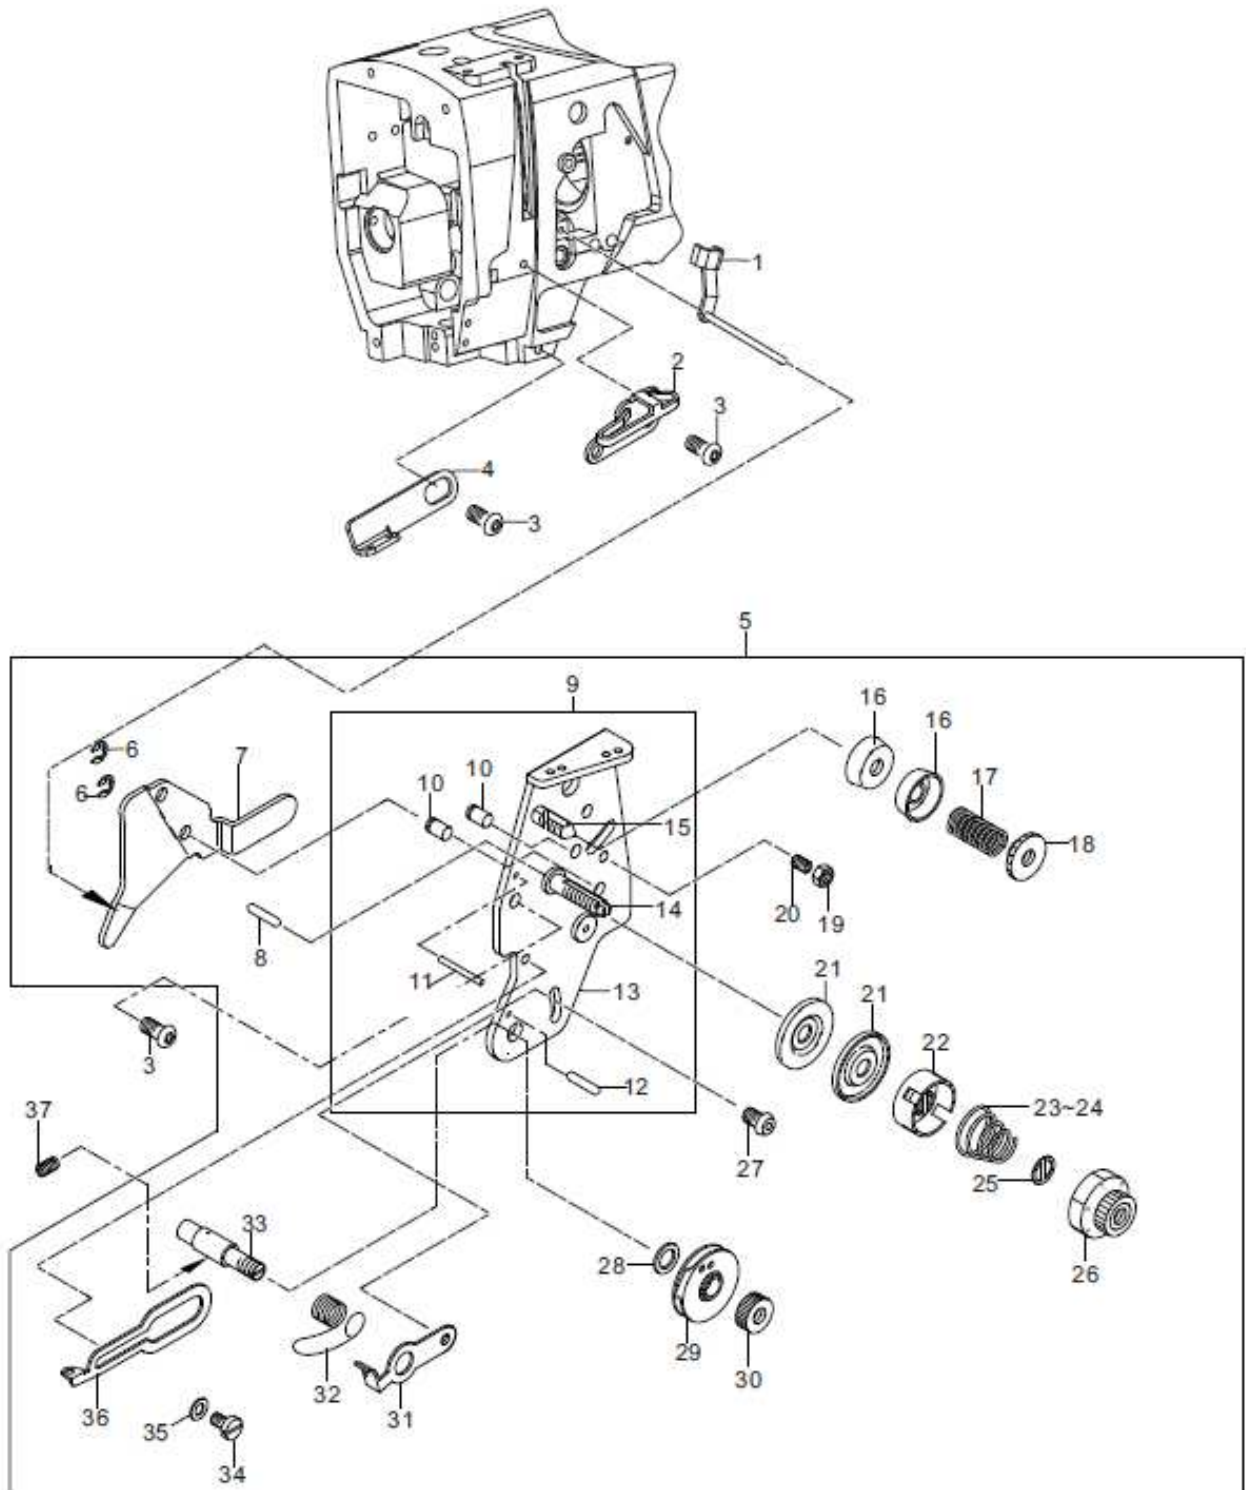

5. Needle head parts (4)

5. Needle head parts (4)

Ref No.	Part No.	Description	QTY
1	10001657	TENSION RELEASE CRANK	1
2	10005118	LEFT AND RIGHT WIRE HOOK	1
3	10007096	SCREW M5X10	3
4	10041831	THREAD GUIDE PLATE	1
5	10005112	CONDUCTOR HOLDER	1
6	10009669	COLLAR	2
7	10004977	SPRING GUARD	1
8	10005252	PIN	1
9	10005302	BOBBIN WINDER TENSION DISC ASM	1
10	10005032	SCREW PIN 5X8	2
11	10005289	SCREW PIN 5X8	1
12	10005316	SCREW PIN 5X8	1
13	10004941	BOBBIN WINDER TENSION DISC	1
14	10005554	SCREW	1
15	10005548	SCREW	1
16	10005019	THREAD TENSION DISK	2
17	10005241	SPRING	1
18	10005190	SCREW M6	1
19	10005328	SCREW M4	1
20	10003147	SCREW M4X8	1
21	10005489	THREAD GUIDE PLATE	2
22	10005210	SPLIT LINE SPRING PLATE	1
23	10005014	SPLIT LINE SPRING (M MODEL)	1
24	10005347	SPLIT LINE SPRING (H MODEL)	(1)
25	10005317	SPRING PLATE	1
26	10005304	NUT	1
27	10005107	SCREW M4X6	1
28	10005056	WASHER ϕ5	1
29	10005329	BALANCE THREAD GUIDE	1
30	10005538	NUT M6X0.75	1
31	10005417	E-RING	1
32	10005067	SPRING	1
33	10005505	THREAD GUIDE SPINDLE	1
34	10005299	SCREW M4X6	1
35	10003122	WASHER ϕ4	1
36	10005429	THREAD GUIDE PLATE	1
37	10004949	SCREW M4X6	1